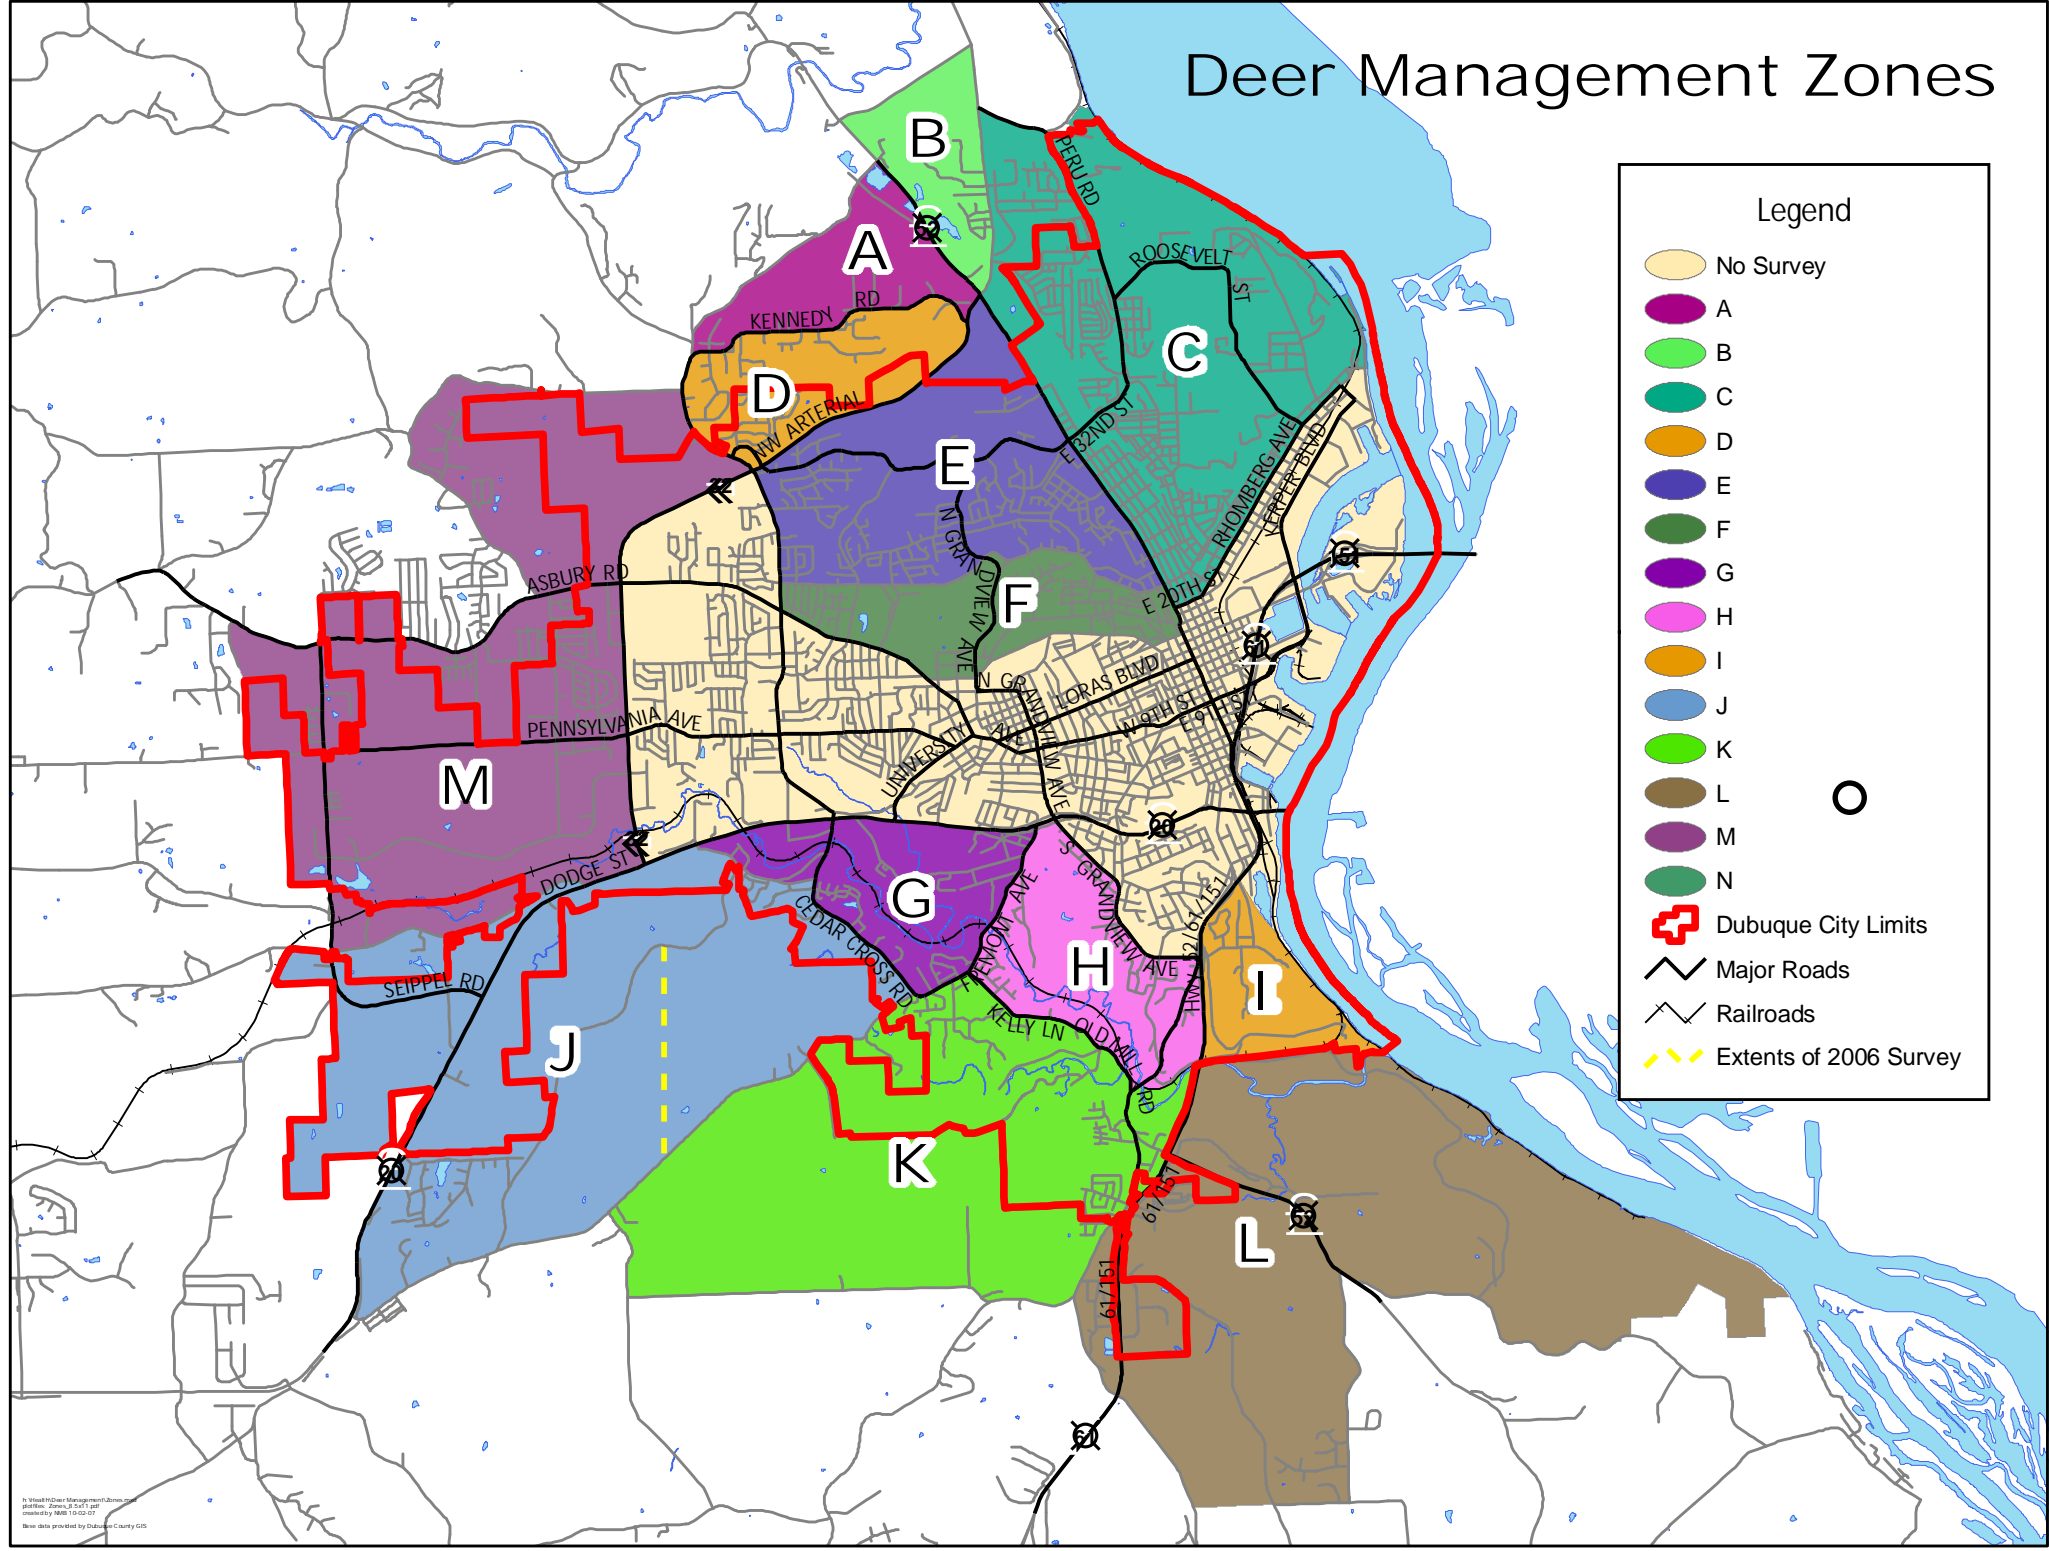

Deer Management Zones