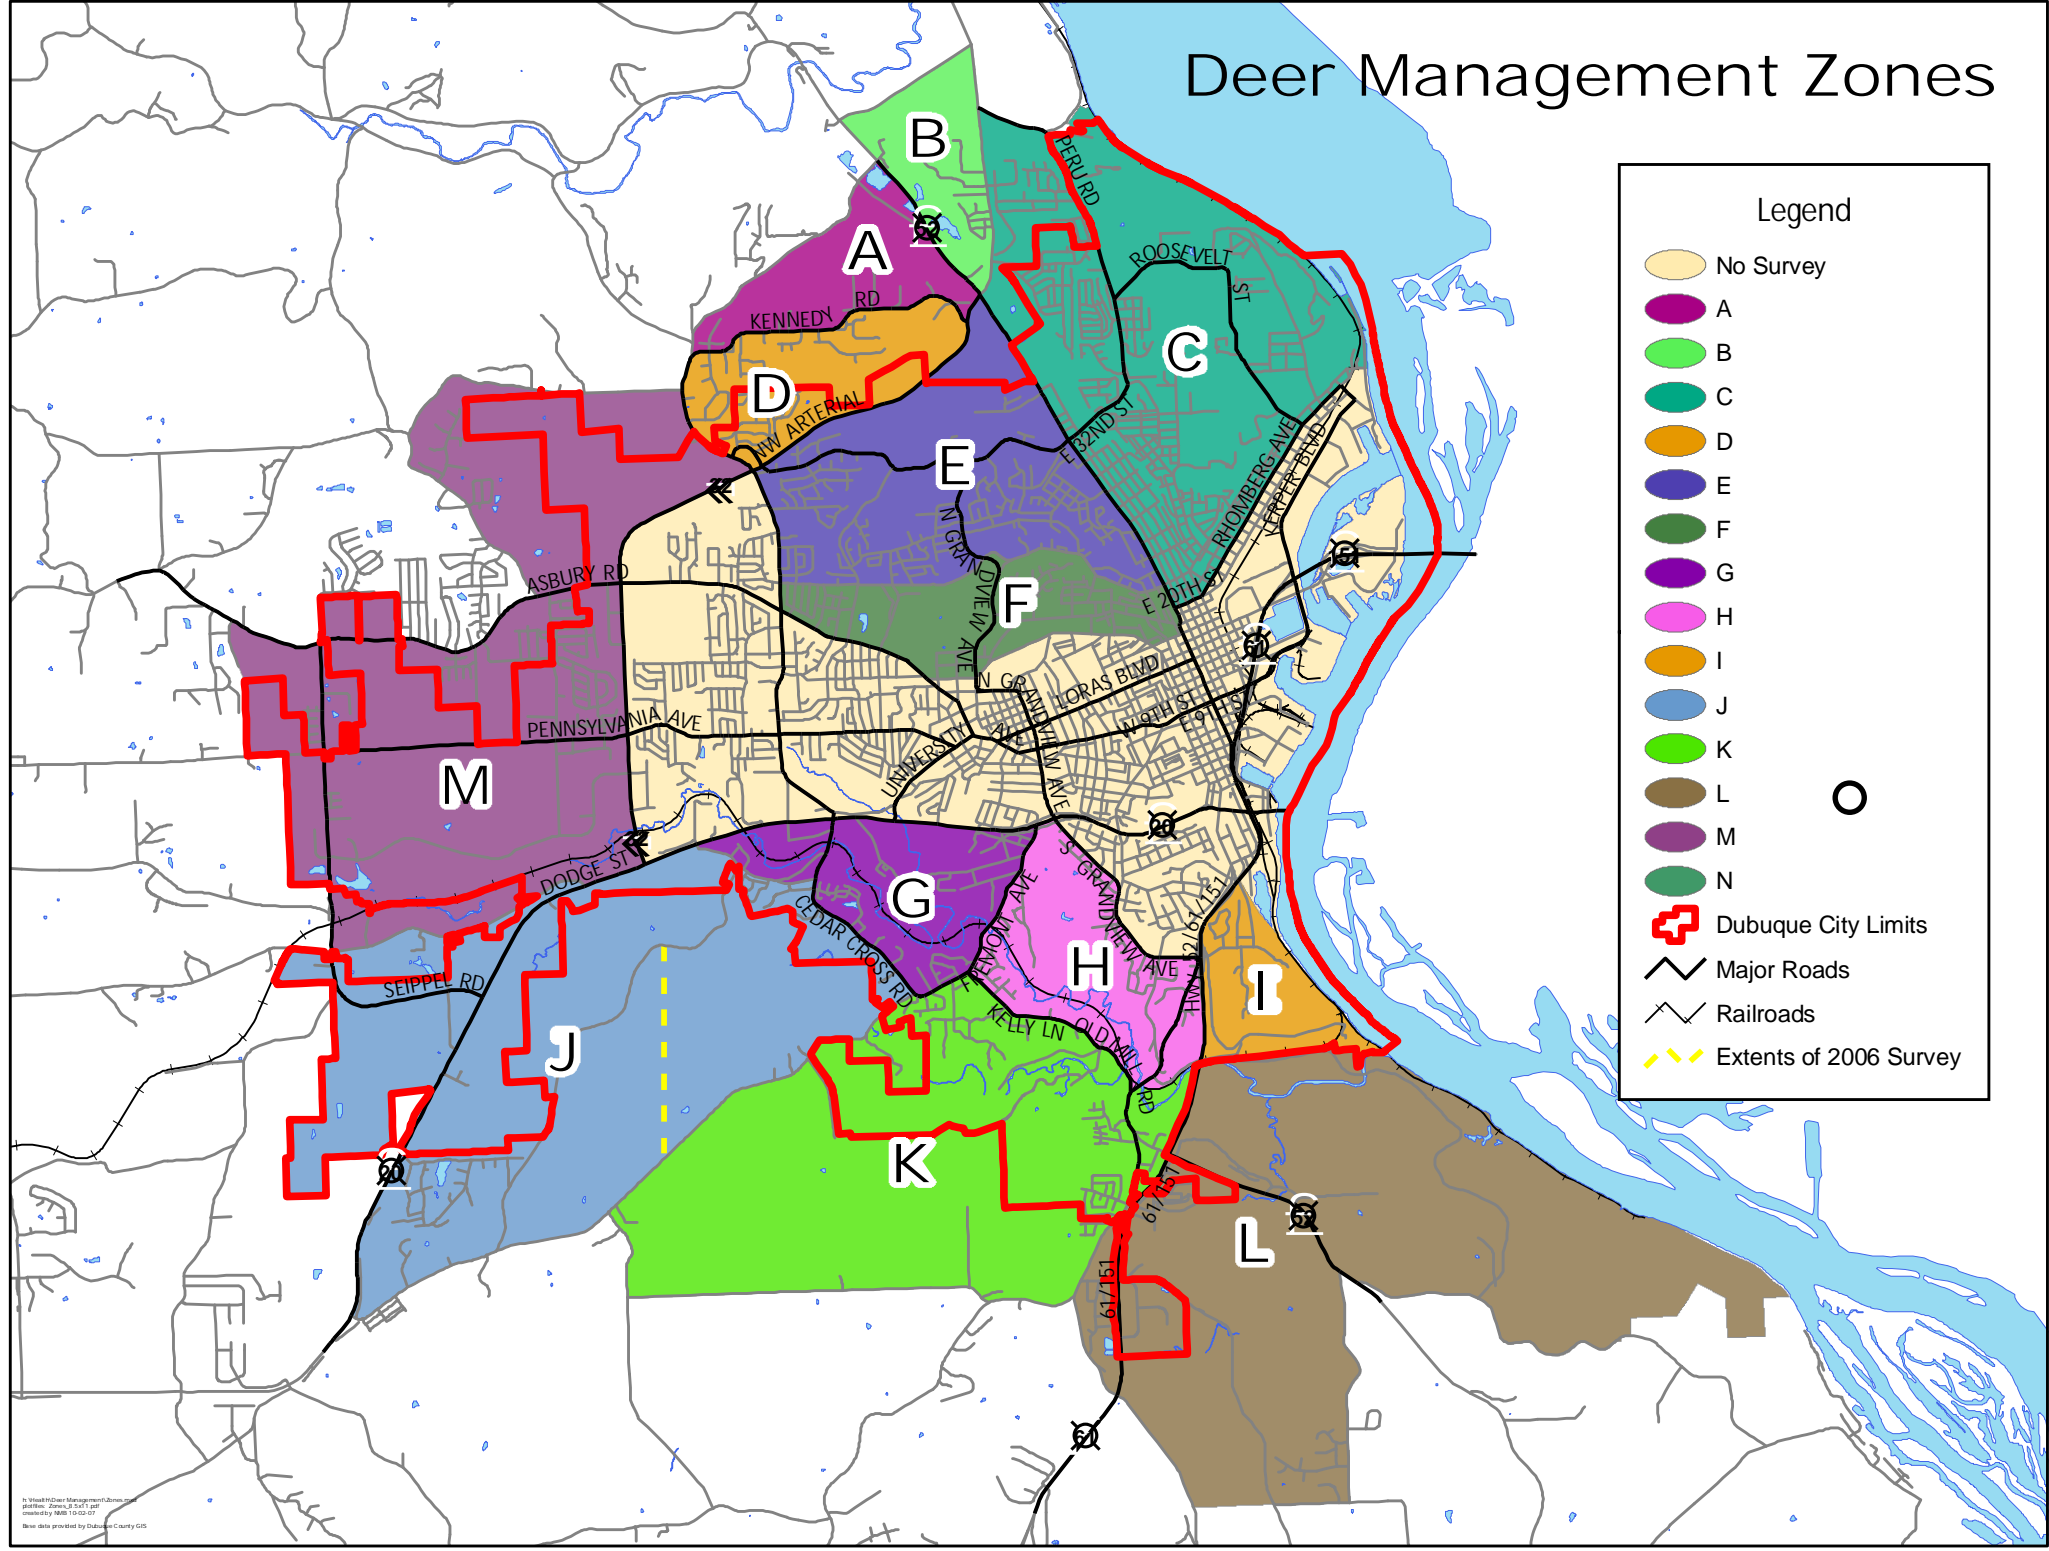

Deer Management Zones

Legend

- No Survey
- A
- B
- C
- D
- E
- F
- G
- H
- I
- J
- K
- L
- M
- N
- Dubuque City Limits
- Major Roads
- Railroads
- Extents of 2006 Survey