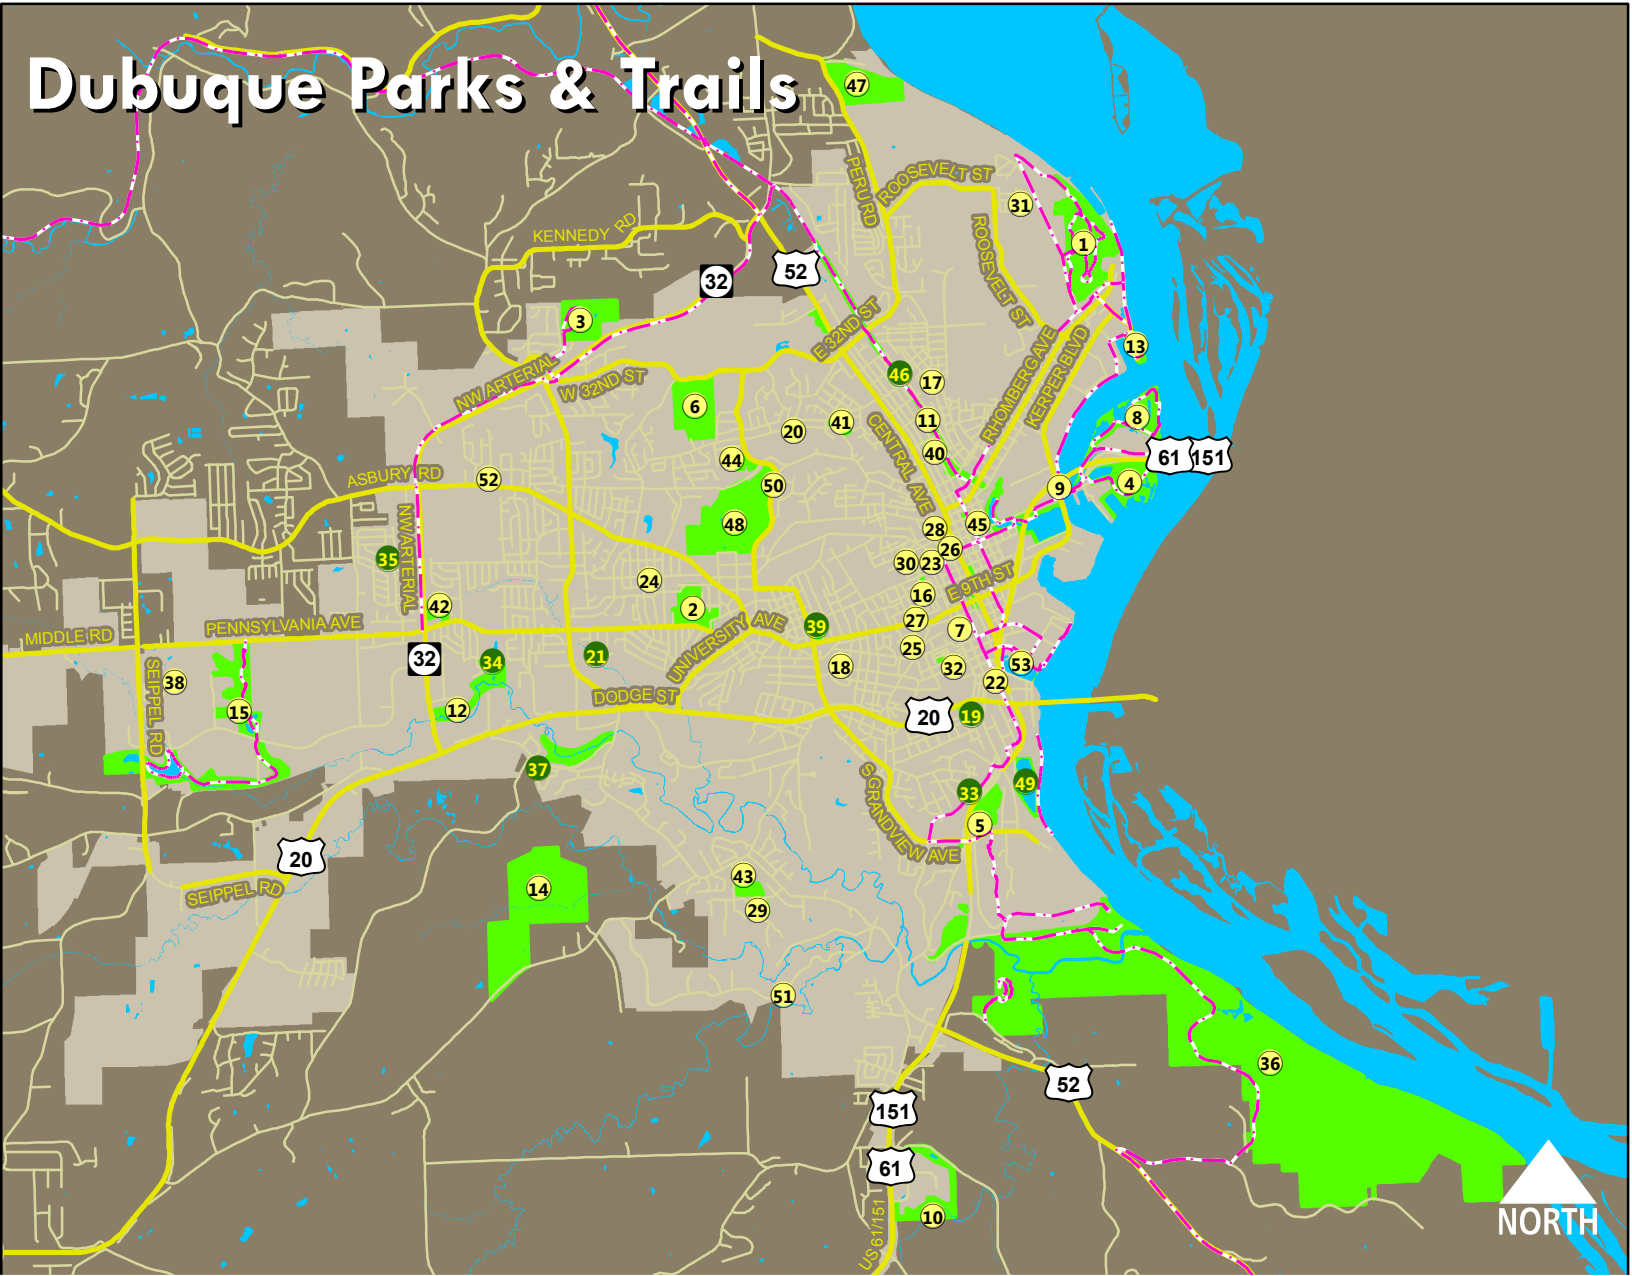

Dubuque Parks & Trails

- | | |
|--|--|
| <ul style="list-style-type: none"> 1 Eagle Point Park - 2601 Shiras Ave 2 Flora Park - 2605 Pennsylvania Ave 3 Marshall Park - 3800 Arboretum Dr 4 McAleece Park and Recreation Complex - 1801 Admiral Sheehy Dr 5 Murphy Park - 1700 S Grandview Ave 6 Veterans' Memorial Park - 2700 Northview Dr 7 Washington Park - 700 Locust St 8 Miller Riverview Park - 1851 Admiral Sheehy Dr 9 Pyatigorsk Park - 16th St & Kerper Blvd 10 Granger Creek Nature Trail - Dubuque Technology Park 11 Heritage Trail - 22nd and Elm St 12 Medical Associates Greenbelt - Associates Dr 13 AY McDonald Park - 1200 Hawthorne St 14 Roosevelt Park - 14000 N Cascade Rd 15 Bergfeld Recreation Area - 7600 Chavenelle Dr 16 Avon Park - 500 Avon St 17 Burden Park - 2701 Burden Ave 18 Cancer Survivor Park - 1503 W 3rd St 19 Cleveland Park - 625 Cleveland Ave 20 Elmwood Green Park - 830 Kane St 21 Falk Park - 1701 Earl Dr 22 Flat Iron Park - 43 Main St 23 Grant Park - 1500 Bluff St 24 Hillcrest Park - 2825 Hillcrest Rd 25 Hilltop Park - 600 Wilson Ave Alley East 26 Jackson Park - 1500 Main St 27 Jefferson Park - 665 University Ave | <ul style="list-style-type: none"> 28 Madison Park - 1824 N Main St 29 Marna Ridge Children's Forest - 1694 Geraldine Dr 30 Rocco Buda Jr. Park - 508 Loras Blvd 31 Eagle Valley Park - Currently Undeveloped 32 Waller-Cooper Park - 600 Cooper Pl 33 Southern Park - 200 Southern Ave 34 Welu Park - 3655 Welu Dr 35 Teddy Bear Park - 4900 Gabriel Dr 36 Mines of Spain/EB Lyons Nature Center - 8991 Bellevue Heights Rd 37 Riley Park - 3356 Lunar Dr 38 Westbrook Park - Currently Undeveloped 39 Allison-Henderson Park - 1500 Loras Blvd 40 Comiskey Park - 255 E 24th St 41 Gay Park - 2833 Burlington St 42 Usha Park - 3937 Pennsylvania Ave 43 Valentine Park - 860 Valentine Dr 44 Valley High Park - 1290 Cerro Dr 45 Port of Dubuque Marina - 450 E 3rd St 46 Pinard Park - 2819 Pinard St 47 Four Mounds Park - 4900 Peru Rd 48 Bunker Hill Golf Course - 2200 Bunker Hill Rd 49 Maus Park - 599 Huff St 50 Pet Park - 2501 N Grandview Ave 51 Creek Wood Park - 1798 Creek Wood Dr 52 Harvest View Park - 2350 Matthew John Dr 53 Port of Dubuque Marina - 450 E 3rd St |
|--|--|