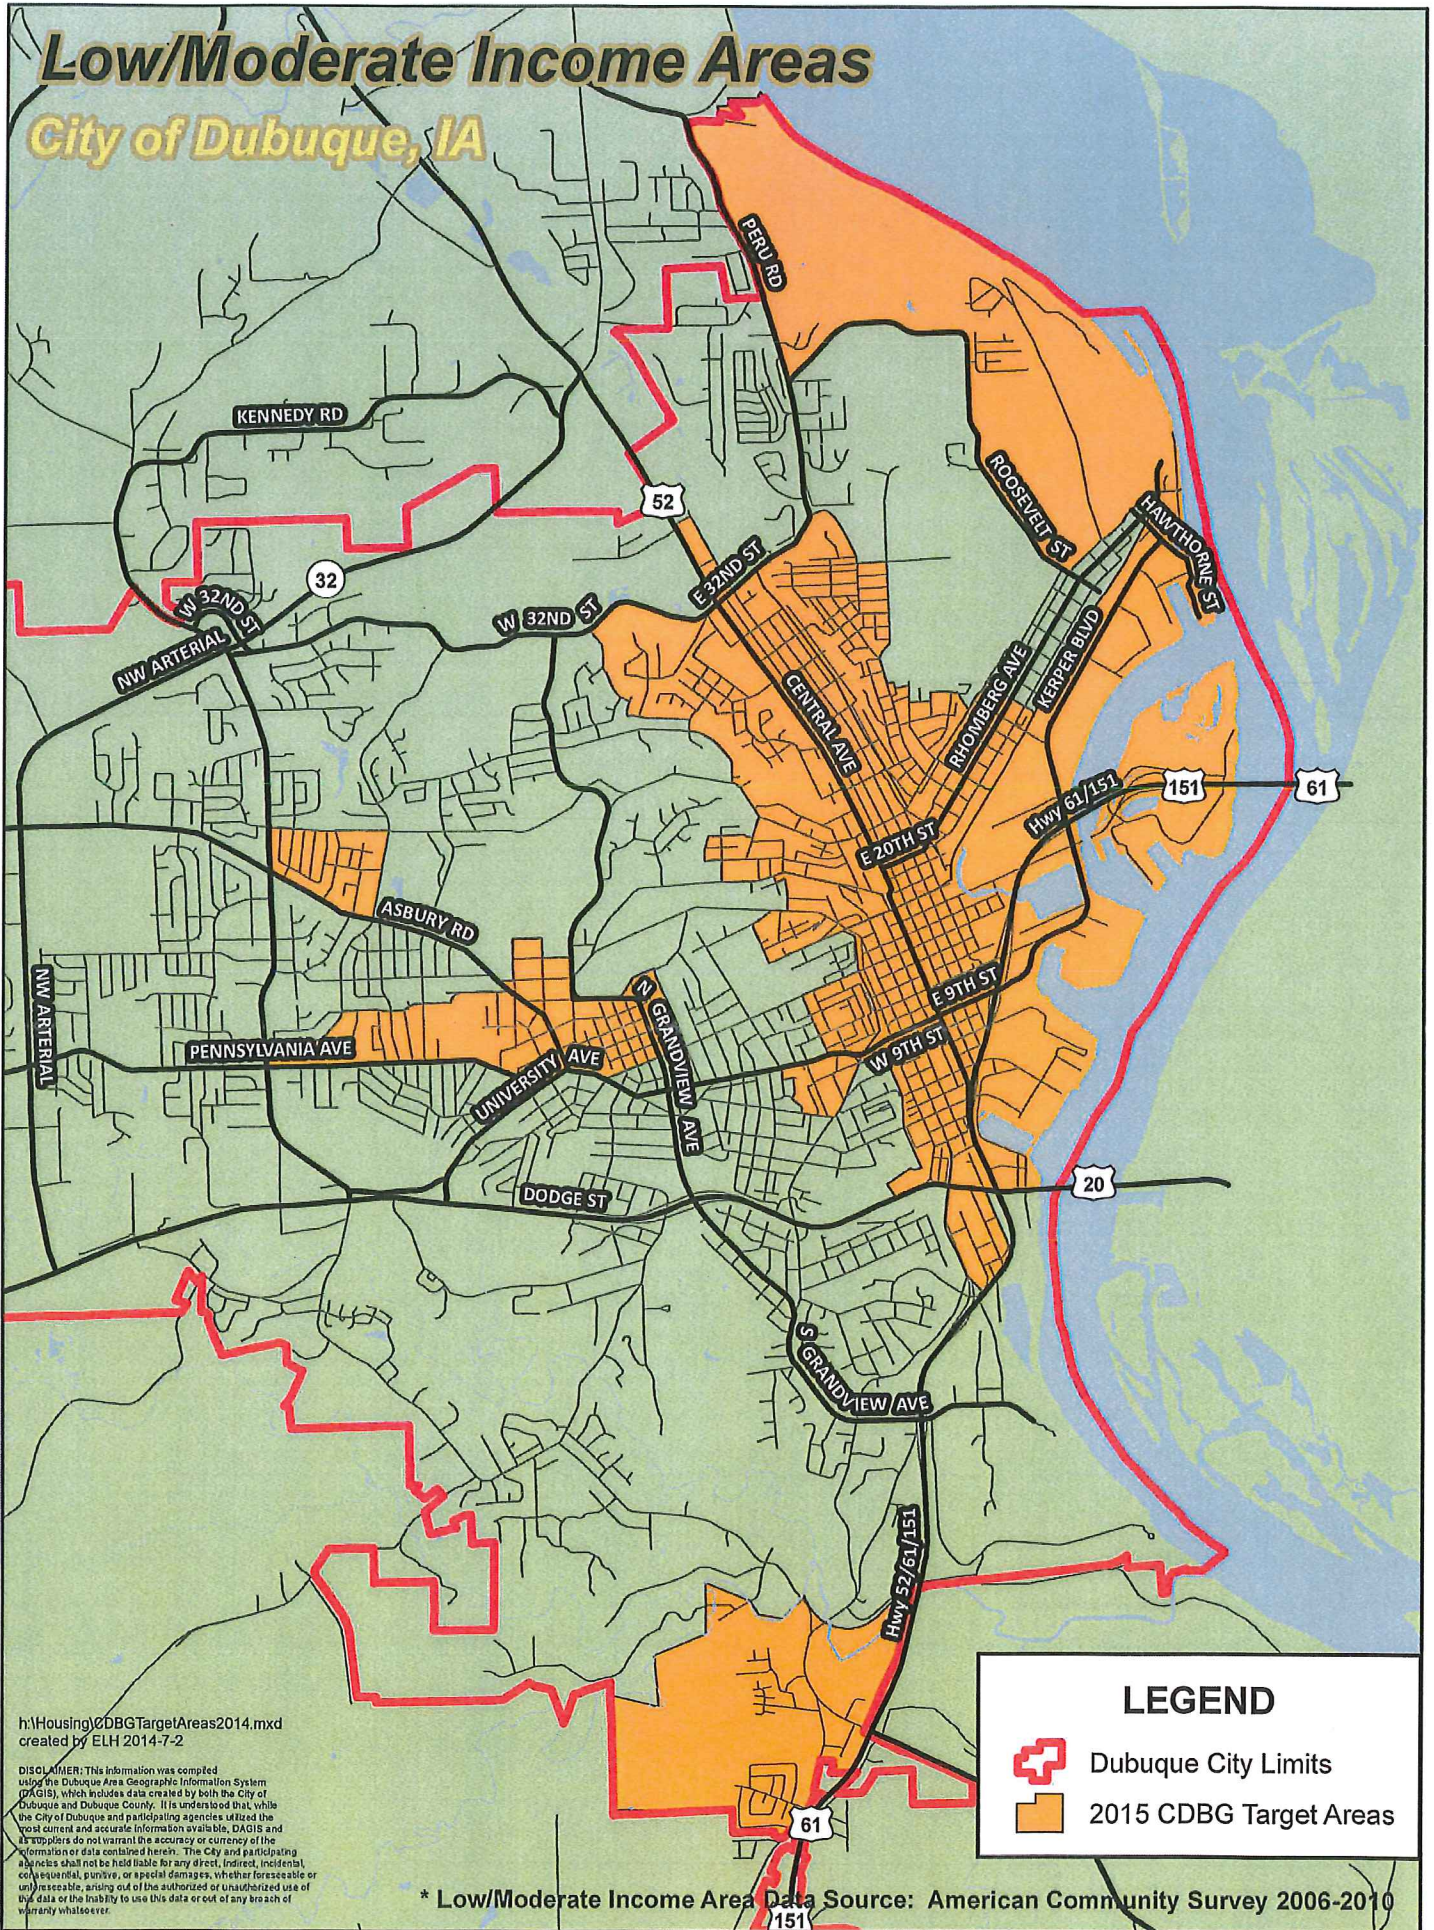

Low/Moderate Income Areas

City of Dubuque, IA

h:\Housing\DBGTargetAreas2014.mxd
created by ELH 2014-7-2

LEGEND

- Dubuque City Limits
- 2015 CDBG Target Areas

* Low/Moderate Income Area Data Source: American Community Survey 2006-2010