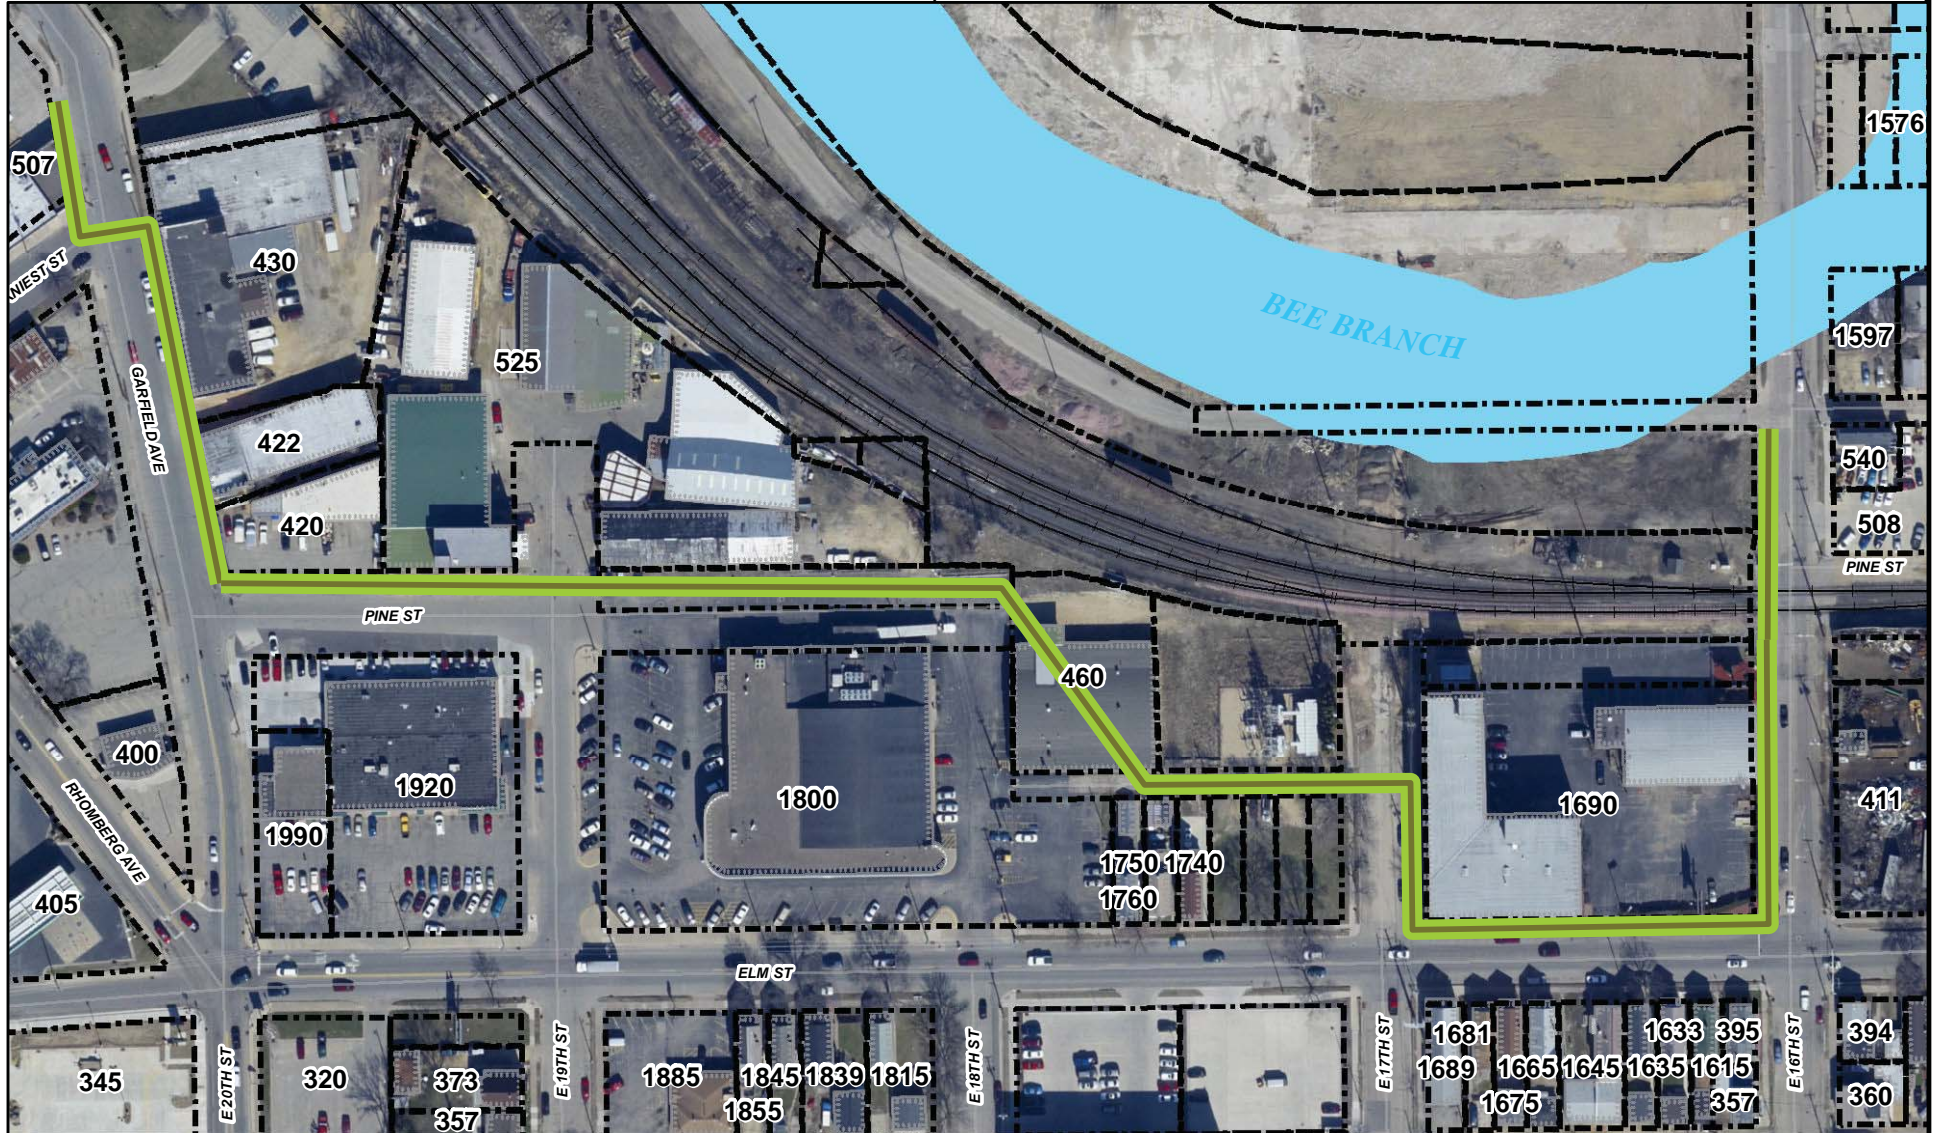

Hike/Bike Path Alternatives

Option#

1 inch = 150 feet

Map Prepared by:
City of Dubuque
Engineering Department
50 West 13th Street
Dubuque, Iowa 52001
Phone: (563) 589-4270
Fax: (563) 589-4205