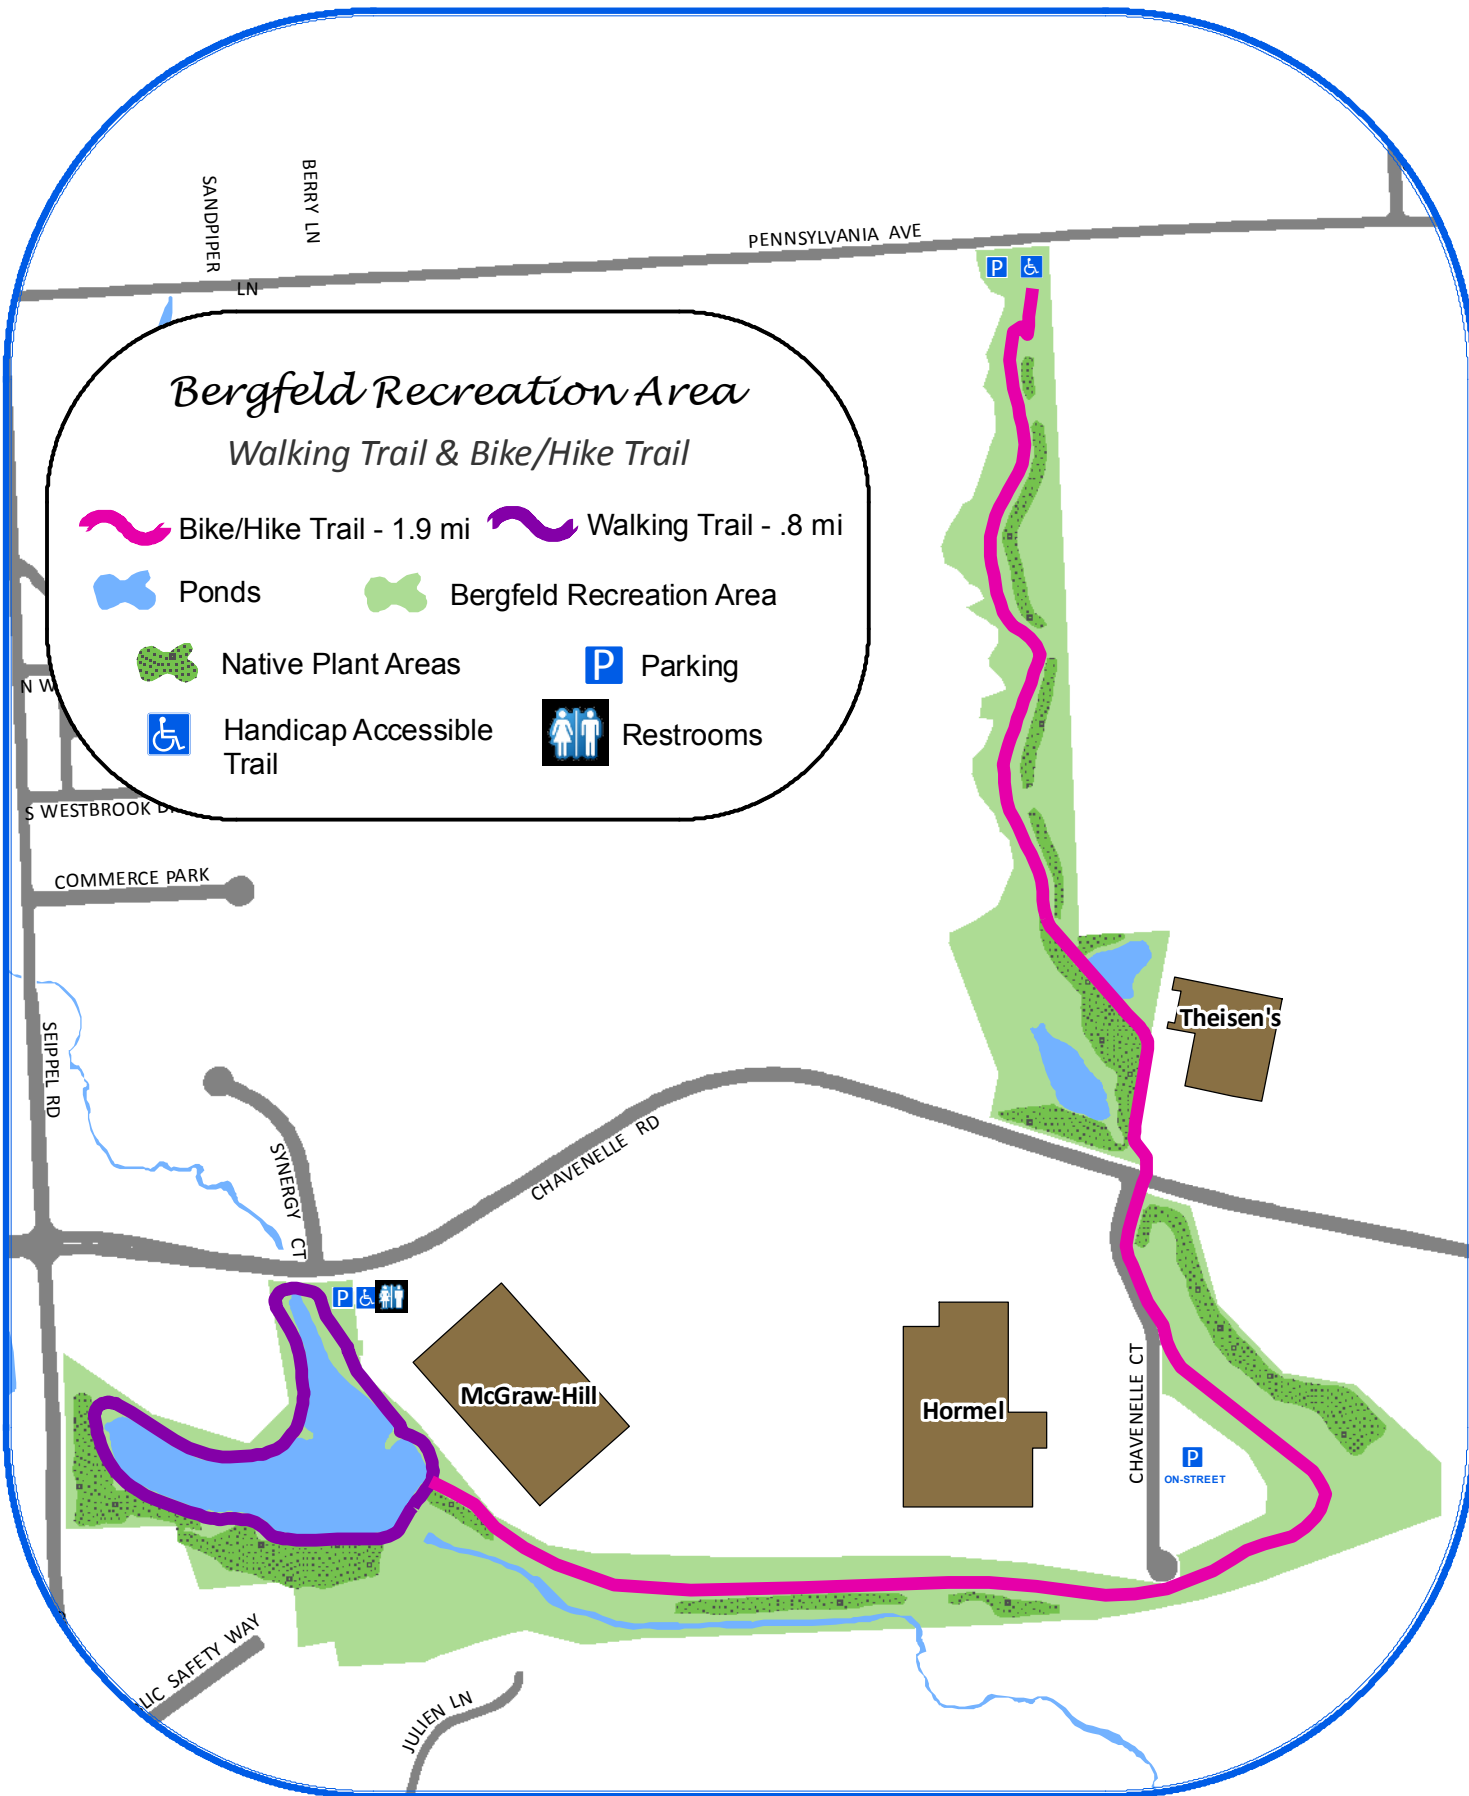

# Bergfeld Recreation Area

## Walking Trail & Bike/Hike Trail

-  Bike/Hike Trail - 1.9 mi
-  Walking Trail - .8 mi
-  Ponds
-  Bergfeld Recreation Area
-  Native Plant Areas
-  Parking
-  Handicap Accessible Trail
-  Restrooms

### Sustainability Principles

- \* Native Plants & Animals
- \* Reasonable Mobility
- \* Clean Water