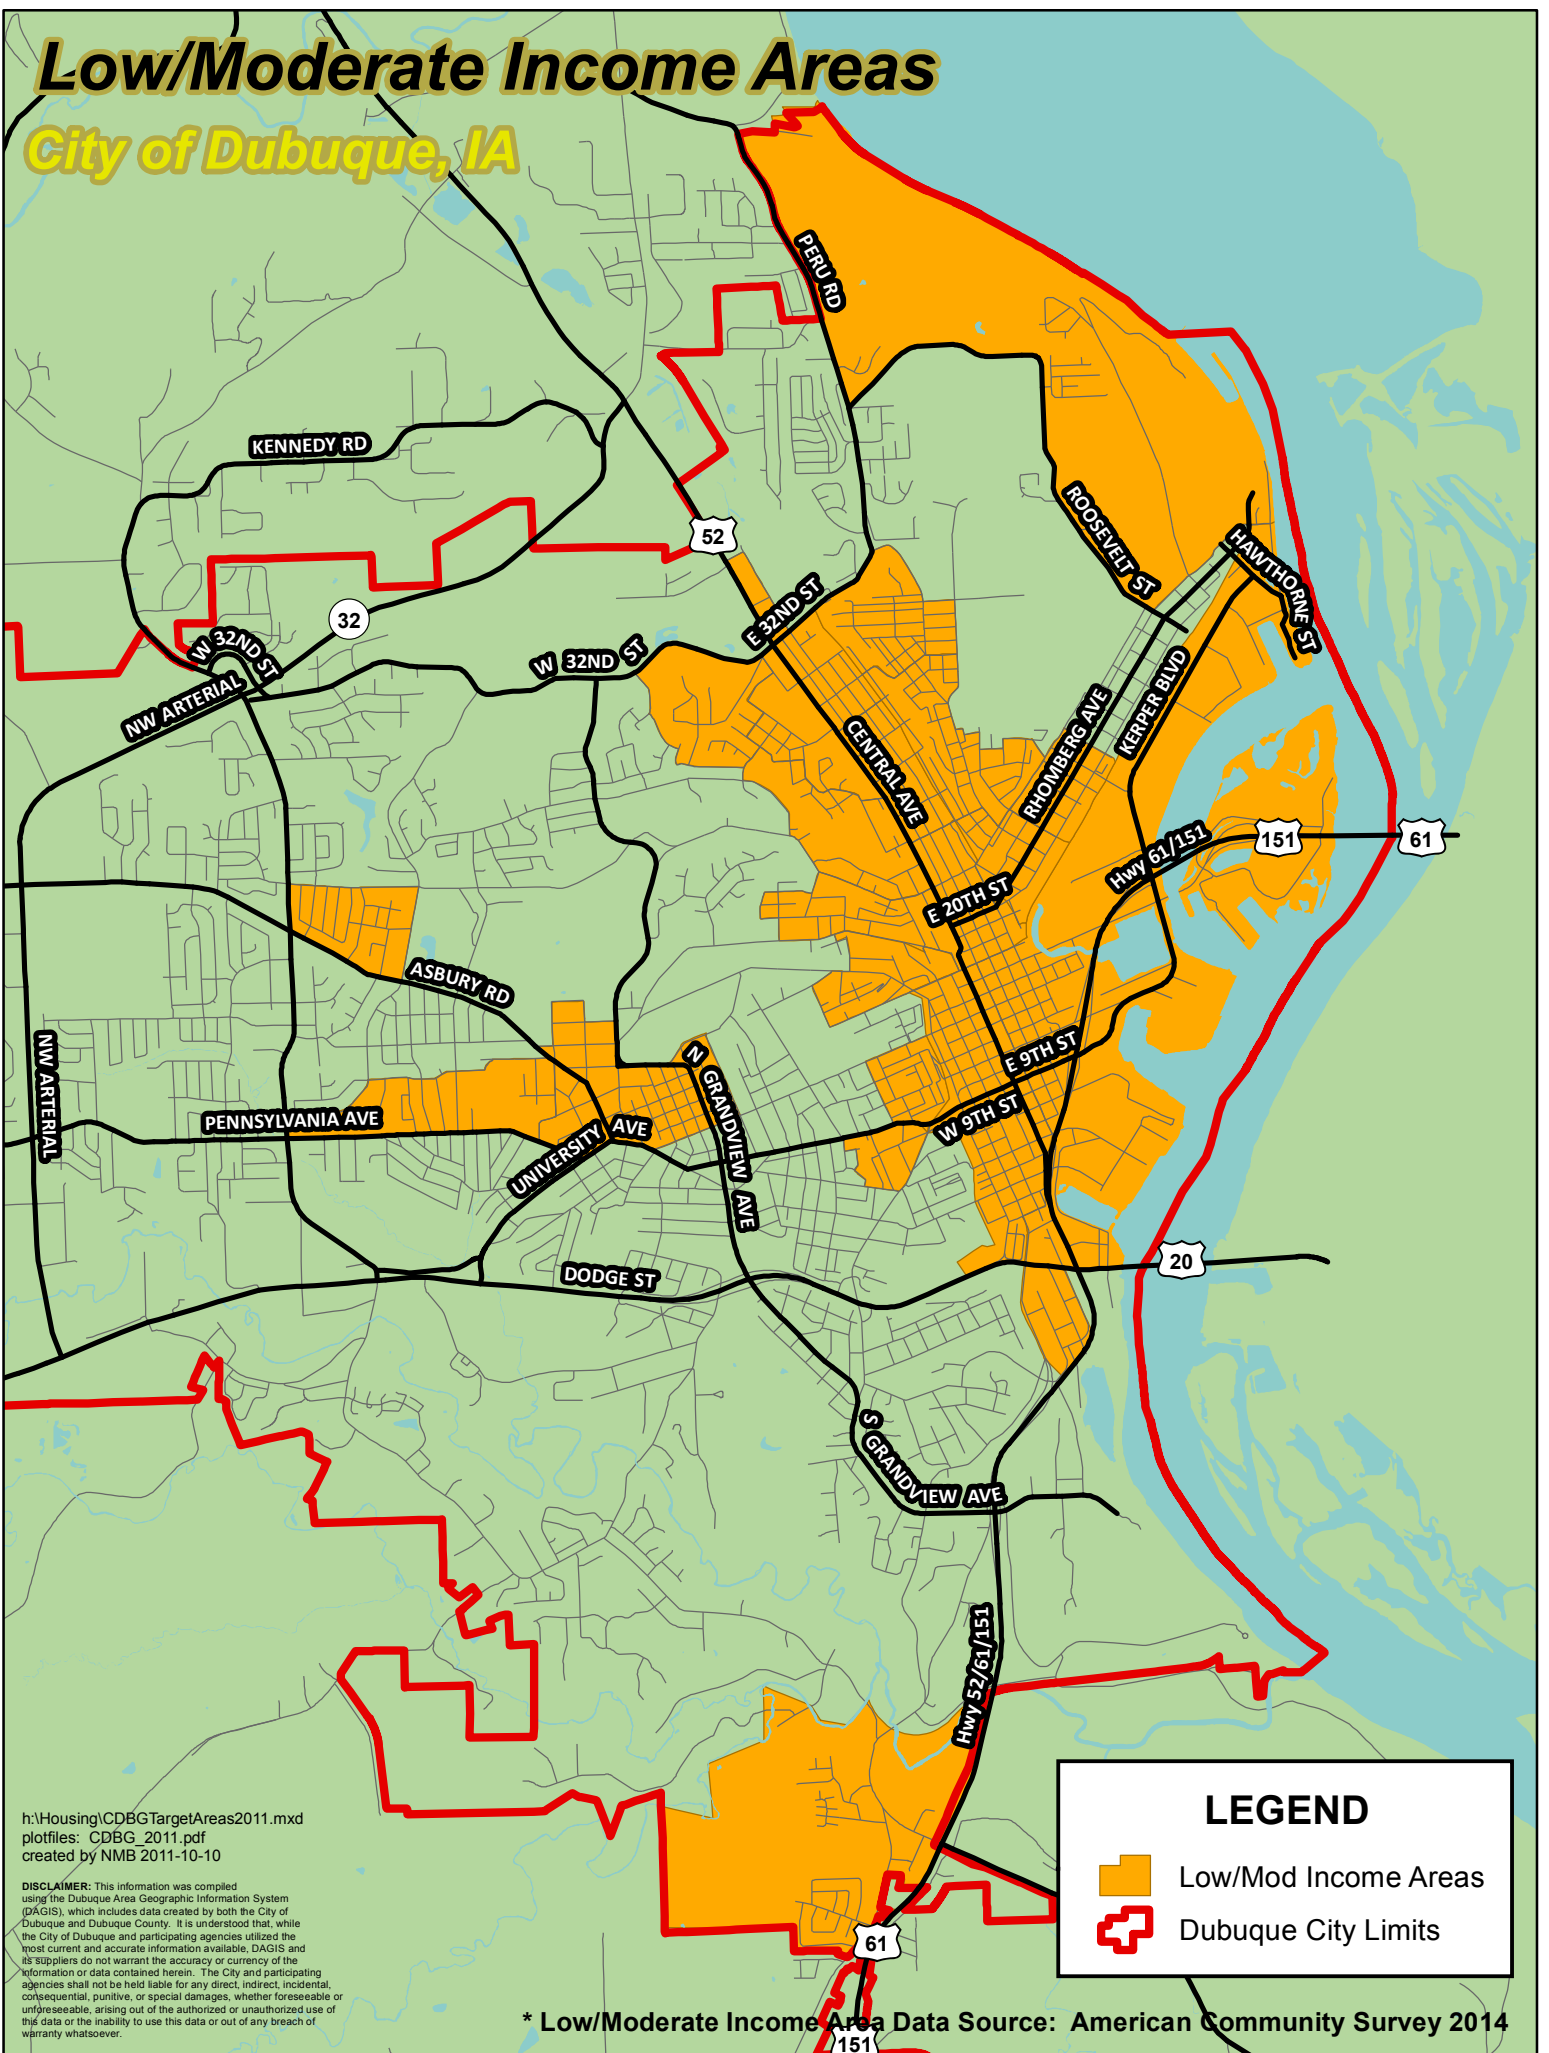

Low/Moderate Income Areas

City of Dubuque, IA

h:\Housing\CDBGTargetAreas2011.mxd
plotfiles: CDBG_2011.pdf
created by NMB 2011-10-10

LEGEND

- Low/Mod Income Areas
- Dubuque City Limits

* Low/Moderate Income Area Data Source: American Community Survey 2014