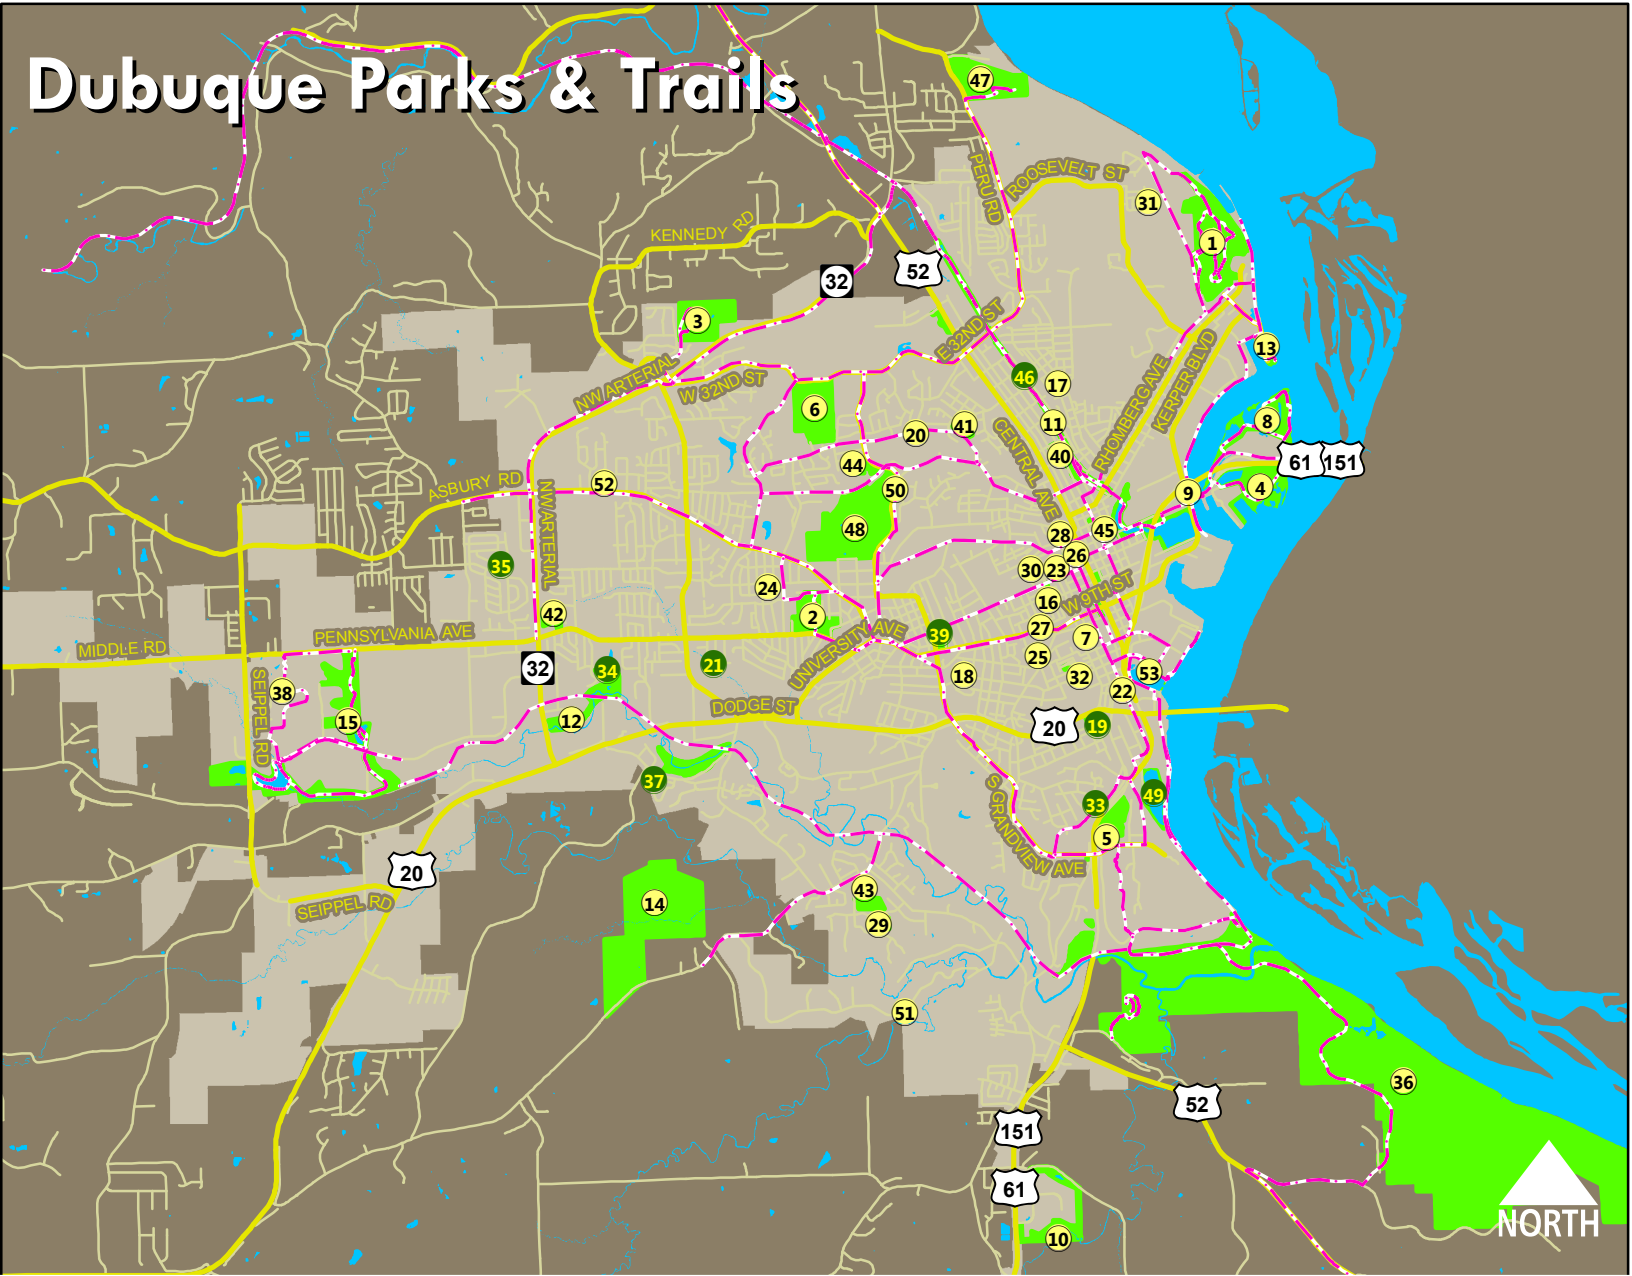

# Dubuque Parks & Trails

- |   |   |
|---|---|
| 1 Eagle Point Park - 2601 Shiras Ave                            | 28 Madison Park - 1824 N Main St                                    |
| 2 Flora Park - 2605 Pennsylvania Ave                            | 29 Marna Ridge Children's Forest - 1694 Geraldine Dr                |
| 3 Marshall Park - 3800 Arboretum Dr                             | 30 Rocco Buda Jr. Park - 508 Loras Blvd                             |
| 4 McAleece Park and Recreation Complex - 1801 Admiral Sheehy Dr | 31 Eagle Valley Park - Currently Undeveloped                        |
| 5 Murphy Park - 1700 S Grandview Ave                            | 32 Waller-Cooper Park - 600 Cooper Pl                               |
| 6 Veterans' Memorial Park - 2700 Northview Dr                   | 33 Southern Park - 200 Southern Ave                                 |
| 7 Washington Park - 700 Locust St                               | 34 Welu Park - 3655 Welu Dr   |
| 8 Miller Riverview Park - 1851 Admiral Sheehy Dr                | 35 Teddy Bear Park - 4900 Gabriel Dr                                |
| 9 Pyatigorsk Park - 16th St & Kerper Blvd                       | 36 Mines of Spain/EB Lyons Nature Center - 8991 Bellevue Heights Rd |
| 10 Granger Creek Nature Trail - Dubuque Technology Park         | 37 Riley Park - 3356 Lunar Dr                                       |
| 11 Heritage Trail - 22nd and Elm St                             | 38 Westbrook Park - Currently Undeveloped                           |
| 12 Medical Associates Greenbelt - Associates Dr                 | 39 Allison-Henderson Park - 1500 Loras Blvd                         |
| 13 AY McDonald Park - 1200 Hawthorne St                         | 40 Comiskey Park - 255 E 24th St                                    |
| 14 Roosevelt Park - 14000 N Cascade Rd                          | 41 Gay Park - 2833 Burlington St                                    |
| 15 Bergfeld Recreation Area - 7600 Chavenelle Dr                | 42 Usha Park - 3937 Pennsylvania Ave                                |
| 16 Avon Park - 500 Avon St                                      | 43 Valentine Park - 860 Valentine Dr                                |
| 17 Burden Park - 2701 Burden Ave                                | 44 Valley High Park - 1290 Cerro Dr                                 |
| 18 Cancer Survivor Park - 1503 W 3rd St                         | 45 Port of Dubuque Marina - 450 E 3rd St                            |
| 19 Cleveland Park - 625 Cleveland Ave                           | 46 Pinard Park - 2819 Pinard St                                     |
| 20 Elmwood Green Park - 830 Kane St                             | 47 Four Mounds Park - 4900 Peru Rd                                  |
| 21 Falk Park - 1701 Earl Dr                                     | 48 Bunker Hill Golf Course - 2200 Bunker Hill Rd                    |
| 22 Flat Iron Park - 43 Main St                                  | 49 Maus Park - 599 Huff St  |
| 23 Grant Park - 1500 Bluff St                                   | 50 Pet Park - 2501 N Grandview Ave                                  |
| 24 Hillcrest Park - 2825 Hillcrest Rd                           | 51 Creek Wood Park - 1798 Creek Wood Dr                             |
| 25 Hilltop Park - 600 Wilson Ave Alley East                     | 52 Harvest View Park - 2350 Matthew John Dr                         |
| 26 Jackson Park - 1500 Main St                                  | 53 Port of Dubuque Marina - 450 E 3rd St                            |
| 27 Jefferson Park - 665 University Ave                          |   |