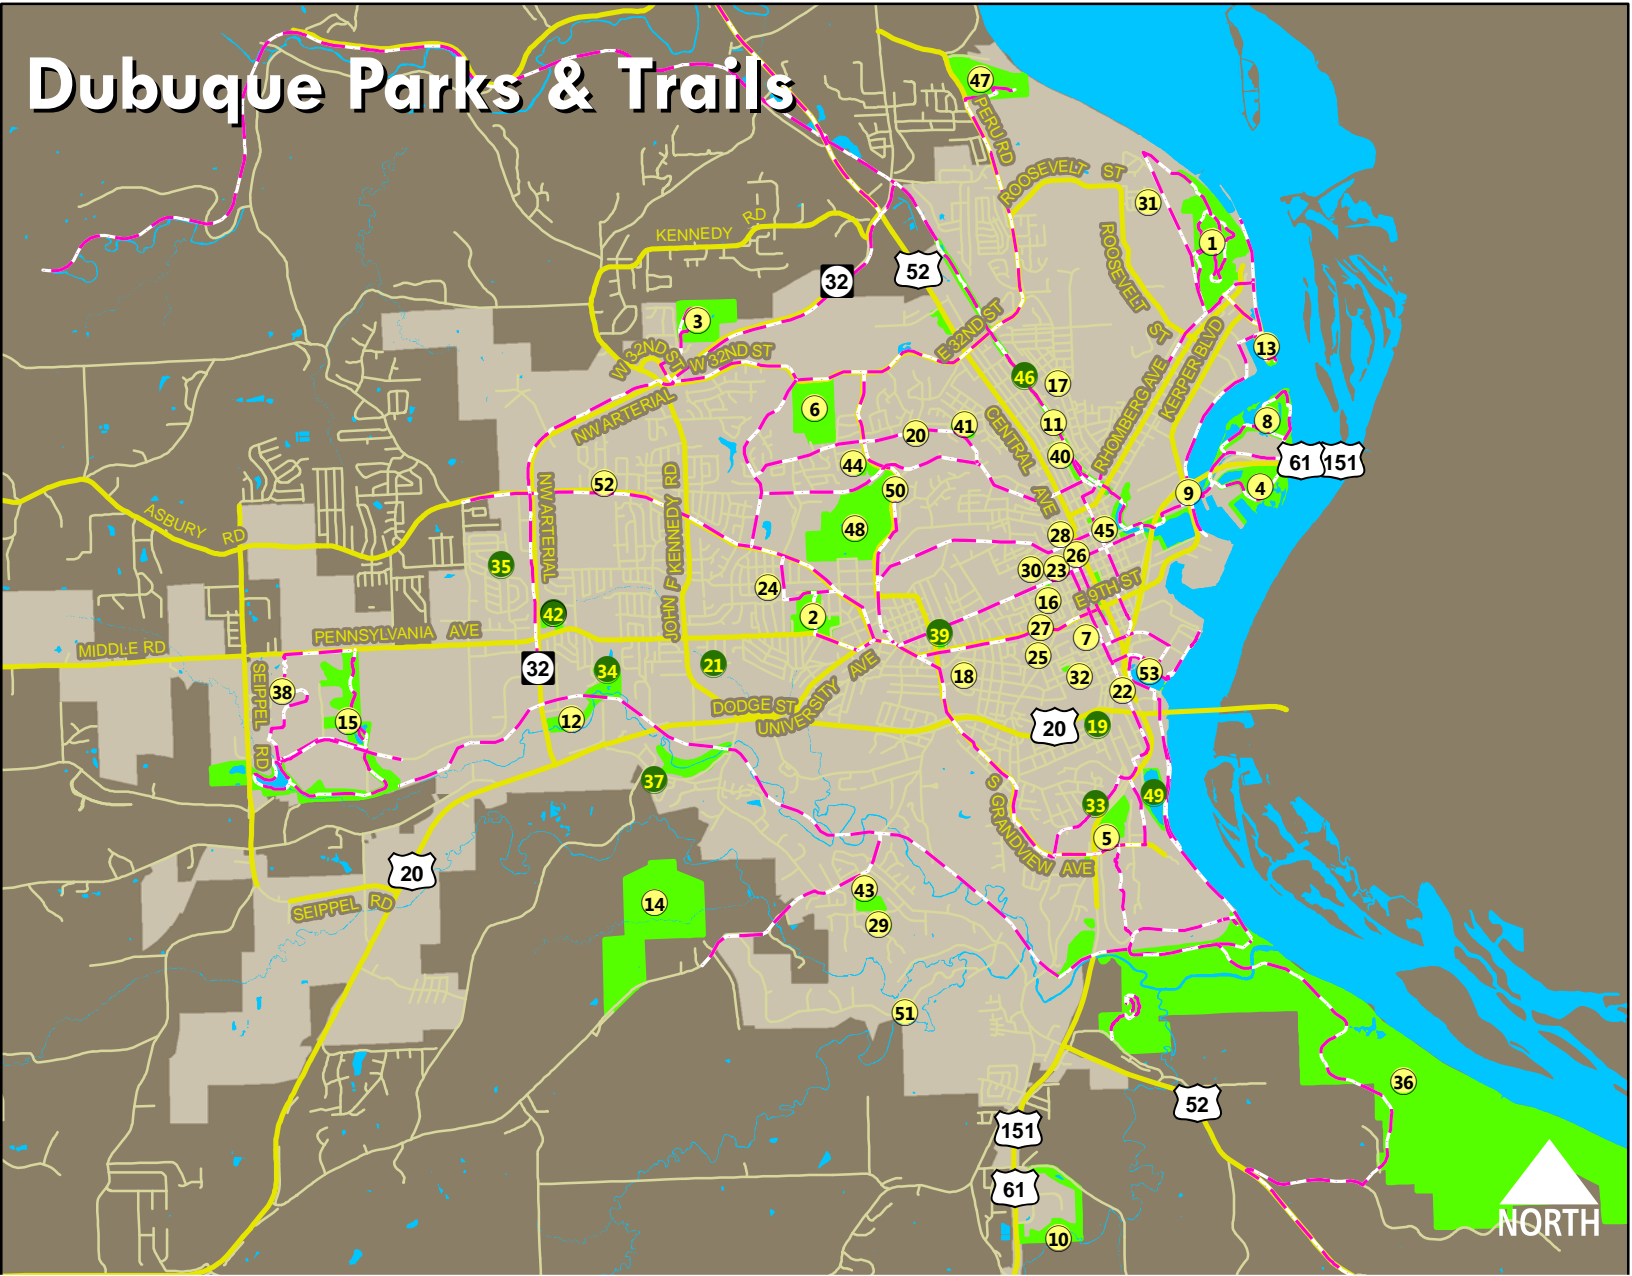

# Dubuque Parks & Trails

- |   |   |
|---|---|
| 1 Eagle Point Park - 2601 Shiras Ave                            | 28 Madison Park - 1824 N Main St                                    |
| 2 Flora Park - 2605 Pennsylvania Ave                            | 29 Marna Ridge Children's Forest - 1694 Geraldine Dr                |
| 3 Marshall Park - 3800 Arboretum Dr                             | 30 Rocco Buda Jr. Park - 508 Loras Blvd                             |
| 4 McAleece Park and Recreation Complex - 1801 Admiral Sheehy Dr | 31 Eagle Valley Park - Currently Undeveloped                        |
| 5 Murphy Park - 1700 S Grandview Ave                            | 32 Waller-Cooper Park - 600 Cooper Pl                               |
| 6 Veterans' Memorial Park - 2700 Northview Dr                   | 33 Southern Park - 200 Southern Ave                                 |
| 7 Washington Park - 700 Locust St                               | 34 Welu Park - 3655 Welu Dr   |
| 8 Miller Riverview Park - 1851 Admiral Sheehy Dr                | 35 Teddy Bear Park - 4900 Gabriel Dr                                |
| 9 Pyatigorsk Park - 16th St & Kerper Blvd                       | 36 Mines of Spain/EB Lyons Nature Center - 8991 Bellevue Heights Rd |
| 10 Granger Creek Nature Trail - Dubuque Technology Park         | 37 Riley Park - 3356 Lunar Dr                                       |
| 11 Heritage Trail - 22nd and Elm St                             | 38 Westbrook Park - Currently Undeveloped                           |
| 12 Medical Associates Greenbelt - Associates Dr                 | 39 Allison-Henderson Park - 1500 Loras Blvd                         |
| 13 AY McDonald Park - 1200 Hawthorne St                         | 40 Comiskey Park - 255 E 24th St                                    |
| 14 Roosevelt Park - 14000 N Cascade Rd                          | 41 Gay Park - 2833 Burlington St                                    |
| 15 Bergfeld Recreation Area - 7600 Chavenelle Dr                | 42 Usha Park - 3937 Pennsylvania Ave                                |
| 16 Avon Park - 500 Avon St                                      | 43 Valentine Park - 860 Valentine Dr                                |
| 17 Burden Park - 2701 Burden Ave                                | 44 Valley High Park - 1290 Cerro Dr                                 |
| 18 Cancer Survivor Park - 1503 W 3rd St                         | 45 Port of Dubuque Marina - 450 E 3rd St                            |
| 19 Cleveland Park - 625 Cleveland Ave                           | 46 Pinard Park - 2819 Pinard St                                     |
| 20 Elmwood Green Park - 830 Kane St                             | 47 Four Mounds Park - 4900 Peru Rd                                  |
| 21 Falk Park - 1701 Earl Dr                                     | 48 Bunker Hill Golf Course - 2200 Bunker Hill Rd                    |
| 22 Flat Iron Park - 43 Main St                                  | 49 Maus Park - 599 Huff St  |
| 23 Grant Park - 1500 Bluff St                                   | 50 Pet Park - 2501 N Grandview Ave                                  |
| 24 Hillcrest Park - 2825 Hillcrest Rd                           | 51 Creek Wood Park - 1798 Creek Wood Dr                             |
| 25 Hilltop Park - 600 Wilson Ave Alley East                     | 52 Harvest View Park - 2350 Matthew John Dr                         |
| 26 Jackson Park - 1500 Main St                                  | 53 Port of Dubuque Marina - 450 E 3rd St                            |
| 27 Jefferson Park - 665 University Ave                          |   |