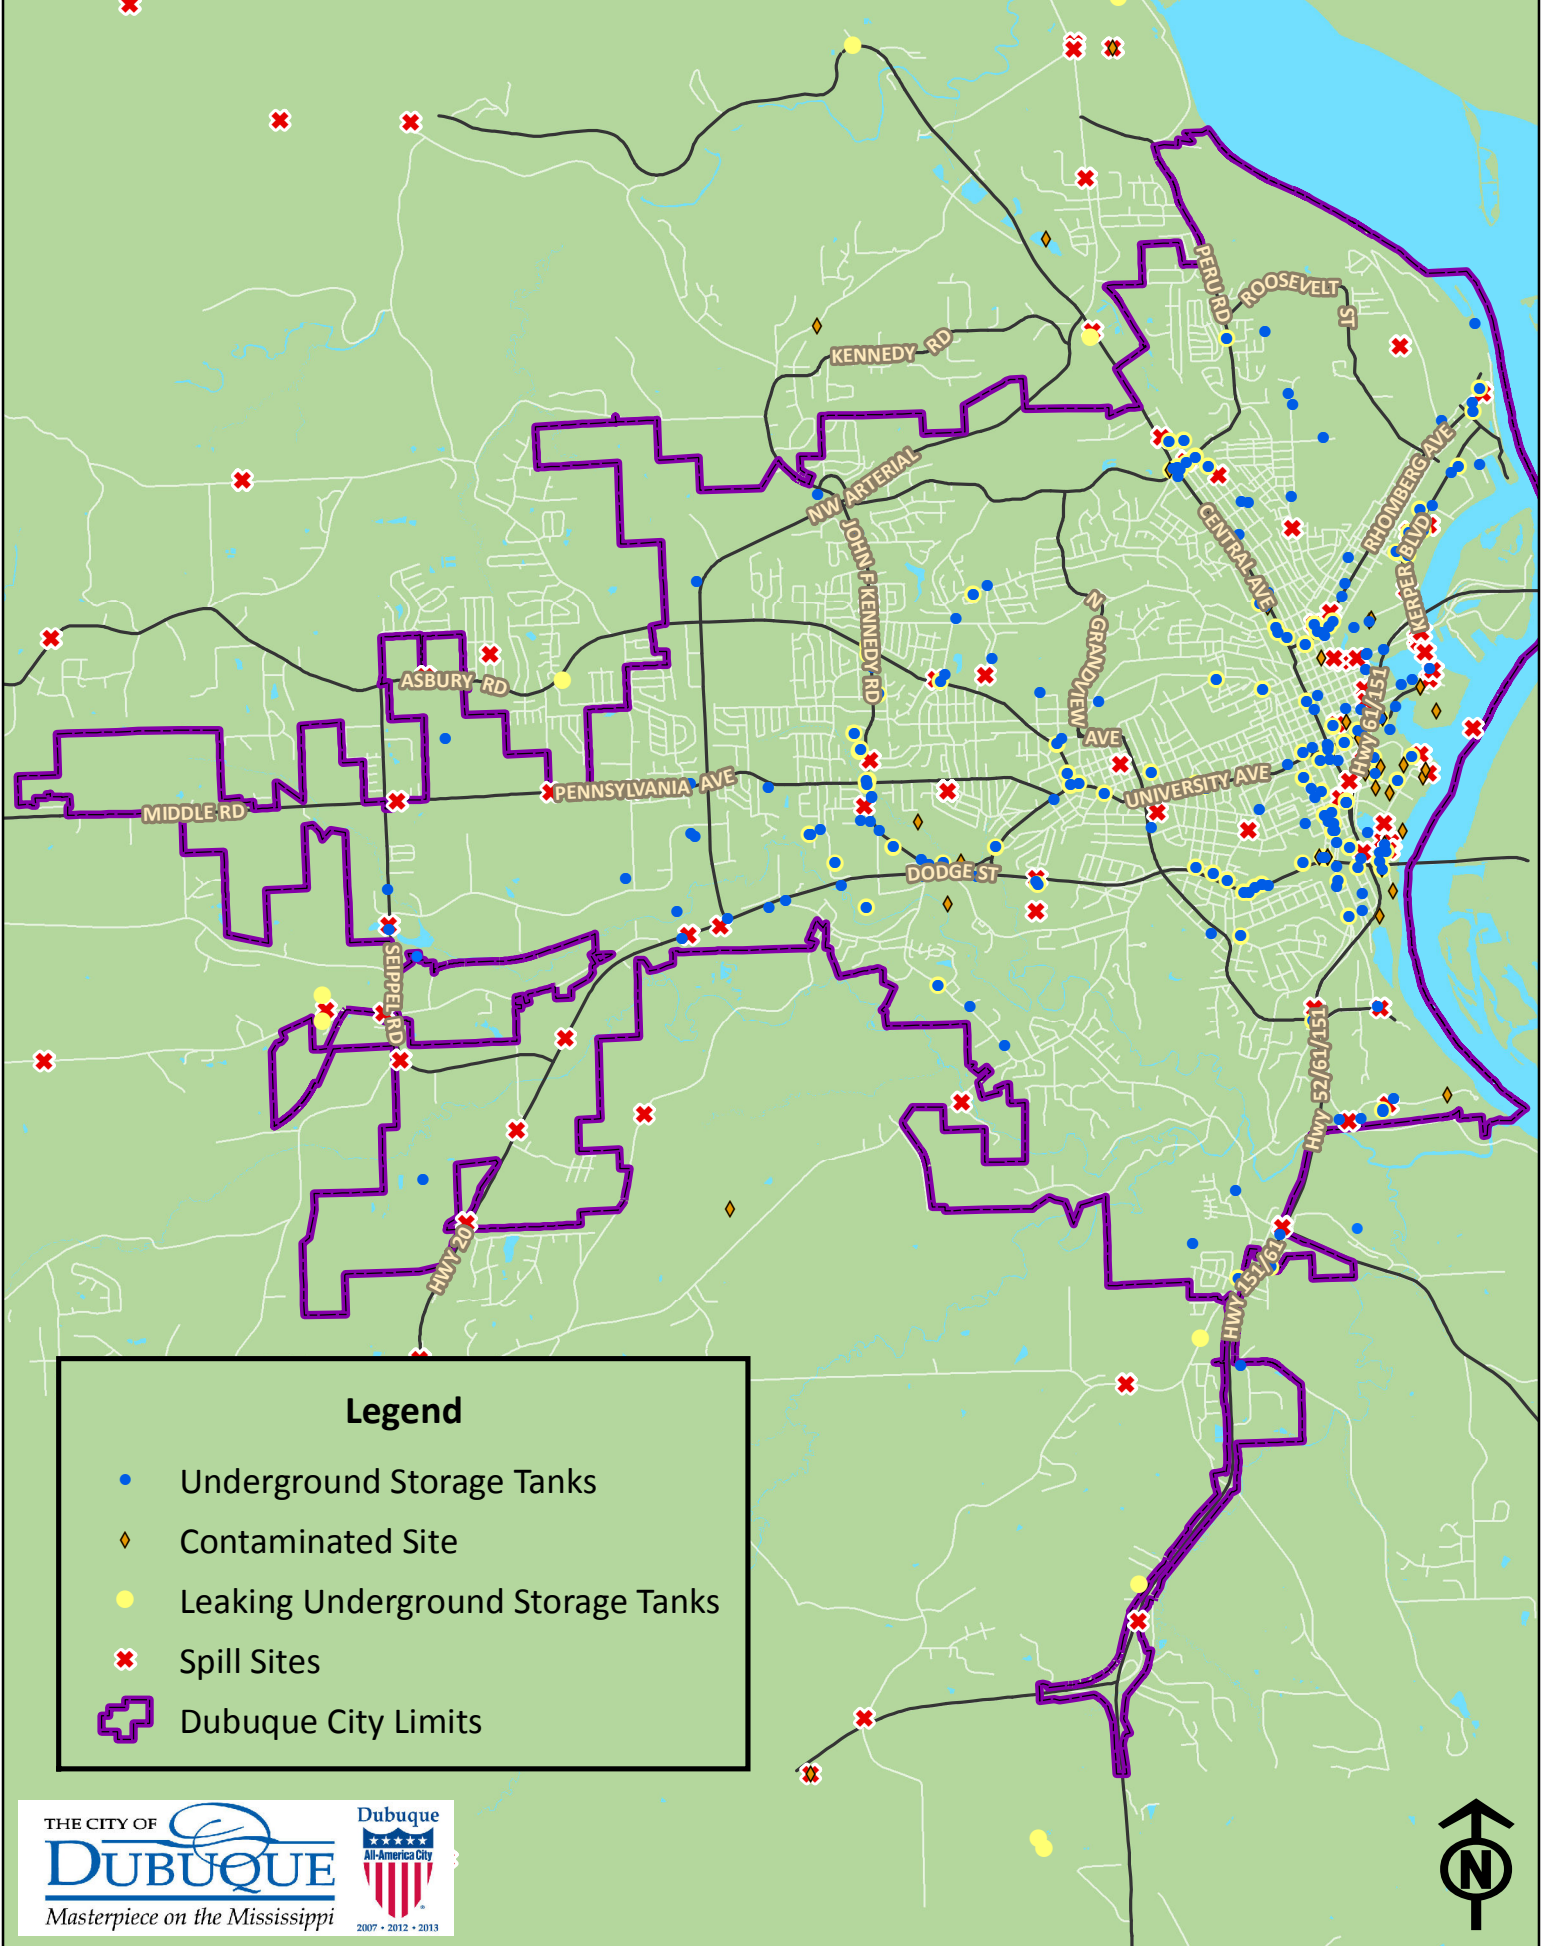

Underground Storage Tanks, Contaminated Sites, and Spill Sites

Legend

- Underground Storage Tanks
- ◆ Contaminated Site
- Leaking Underground Storage Tanks
- ✕ Spill Sites
- ⊕ Dubuque City Limits