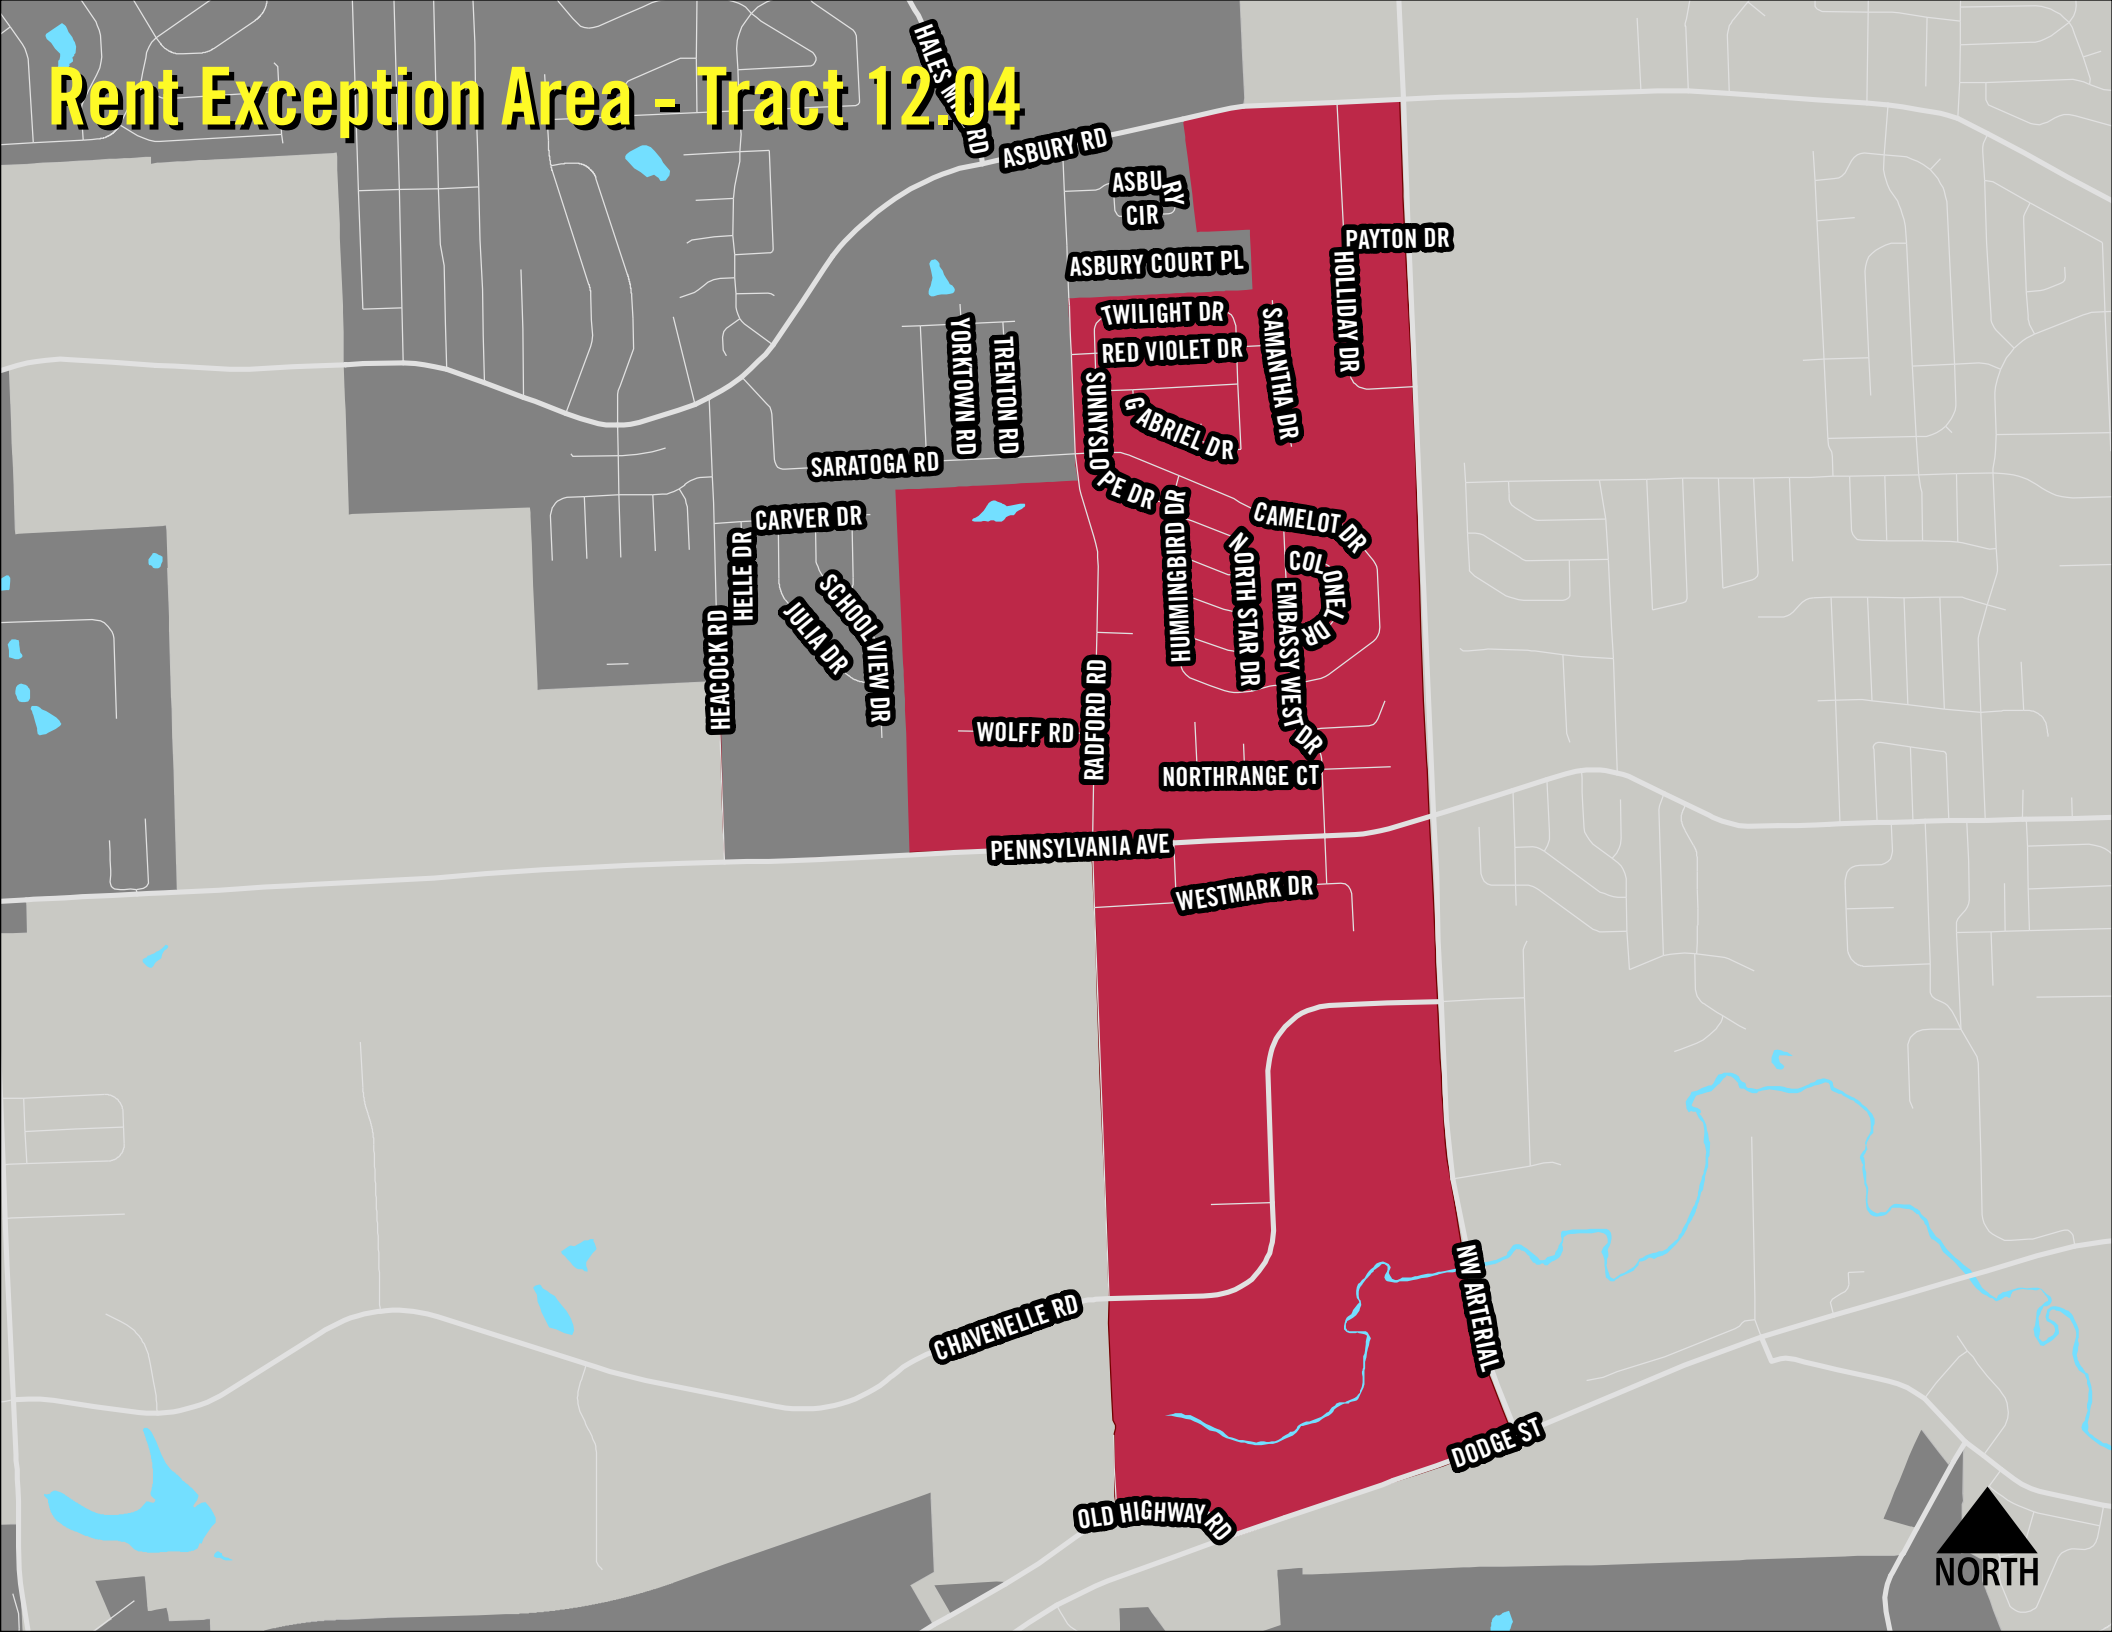

Rent Exception Area - Tract 12.04

NORTH