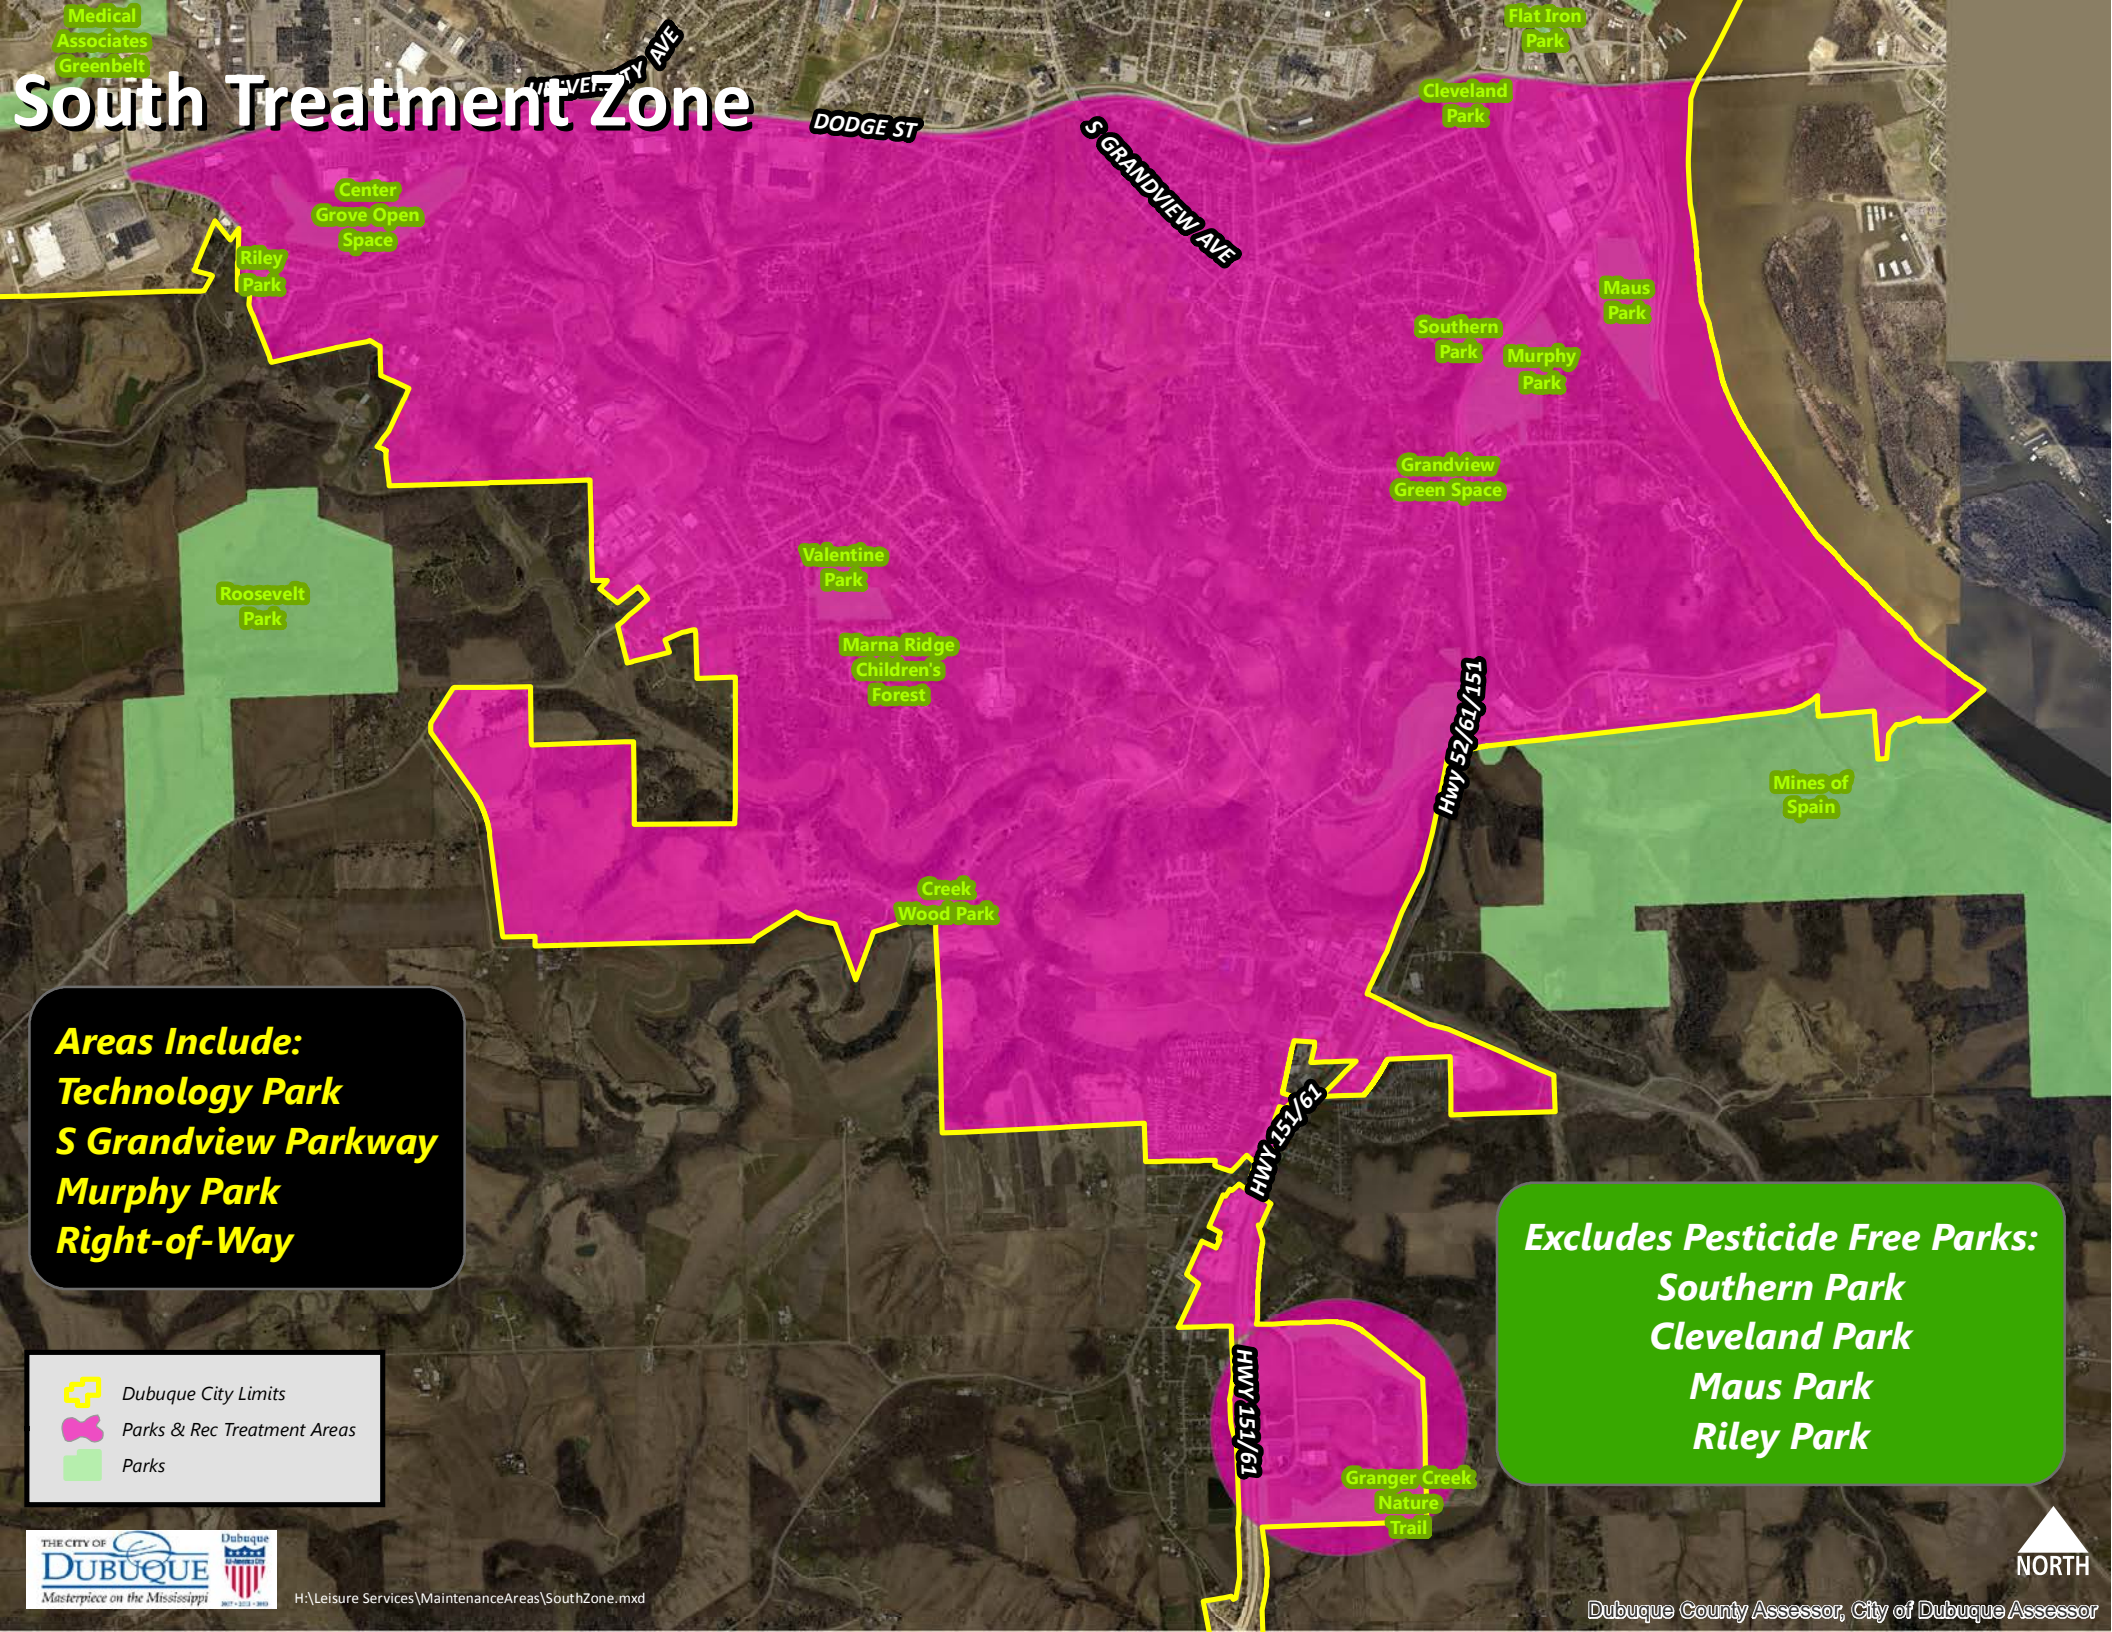

South Treatment Zone

Areas Include:
Technology Park
S Grandview Parkway
Murphy Park
Right-of-Way

Excludes Pesticide Free Parks:
Southern Park
Cleveland Park
Maus Park
Riley Park

 Dubuque City Limits
 Parks & Rec Treatment Areas
 Parks