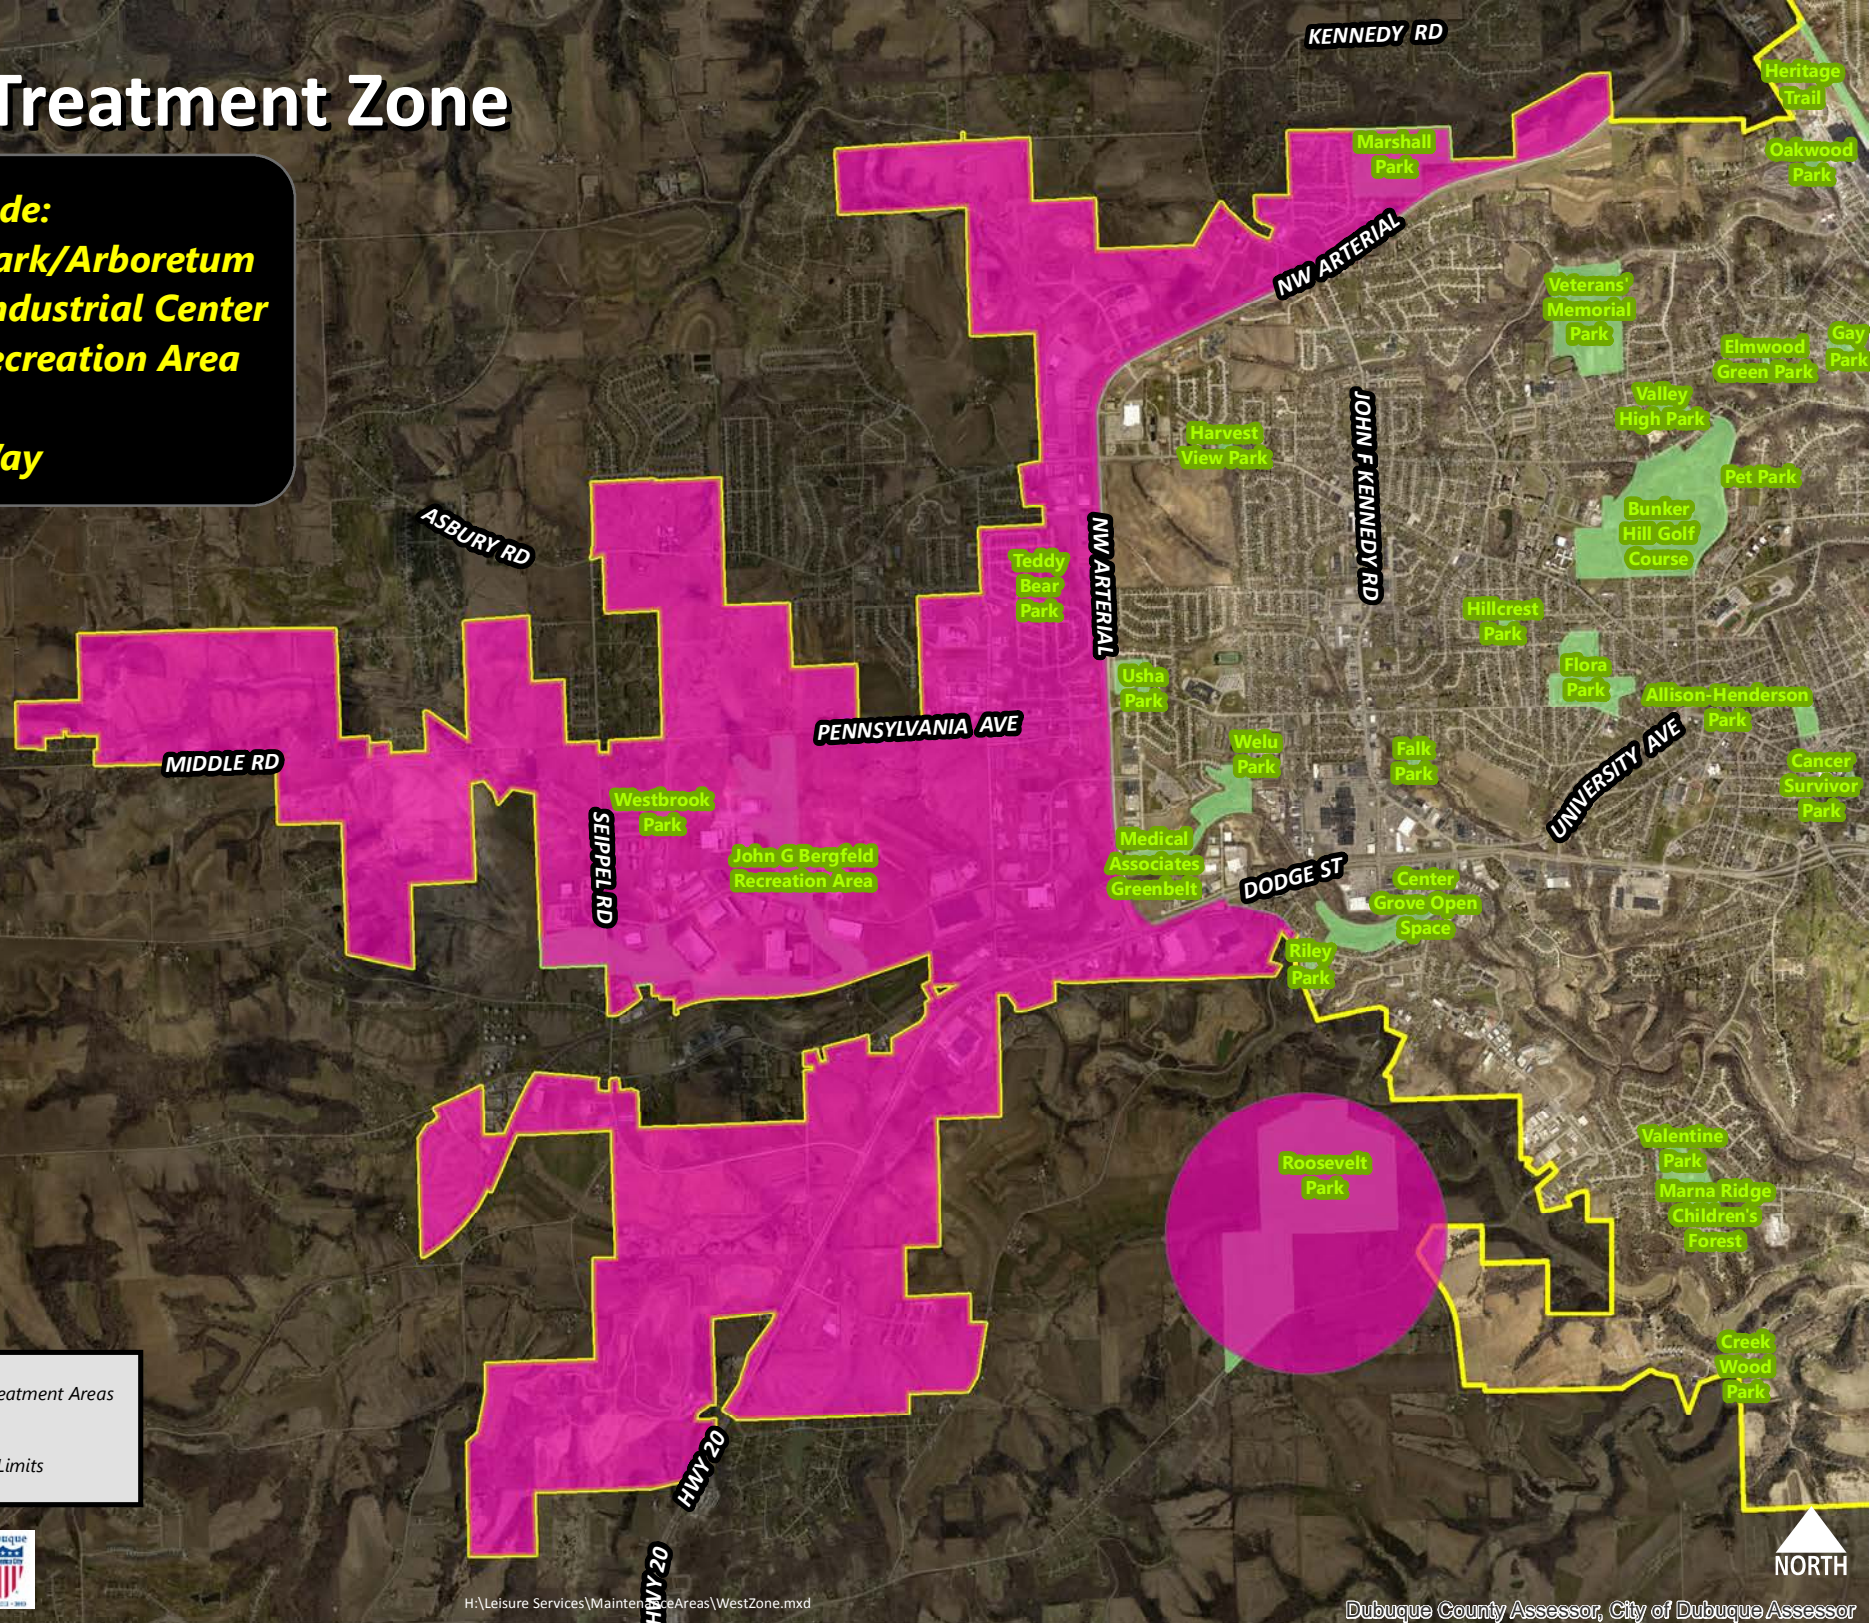

West Treatment Zone

Areas Include:
Marshall Park/Arboretum
Dubuque Industrial Center
Bergfeld Recreation Area
FDR Park
Right-of-Way

-  Parks & Rec Treatment Areas
-  Parks
-  Dubuque City Limits