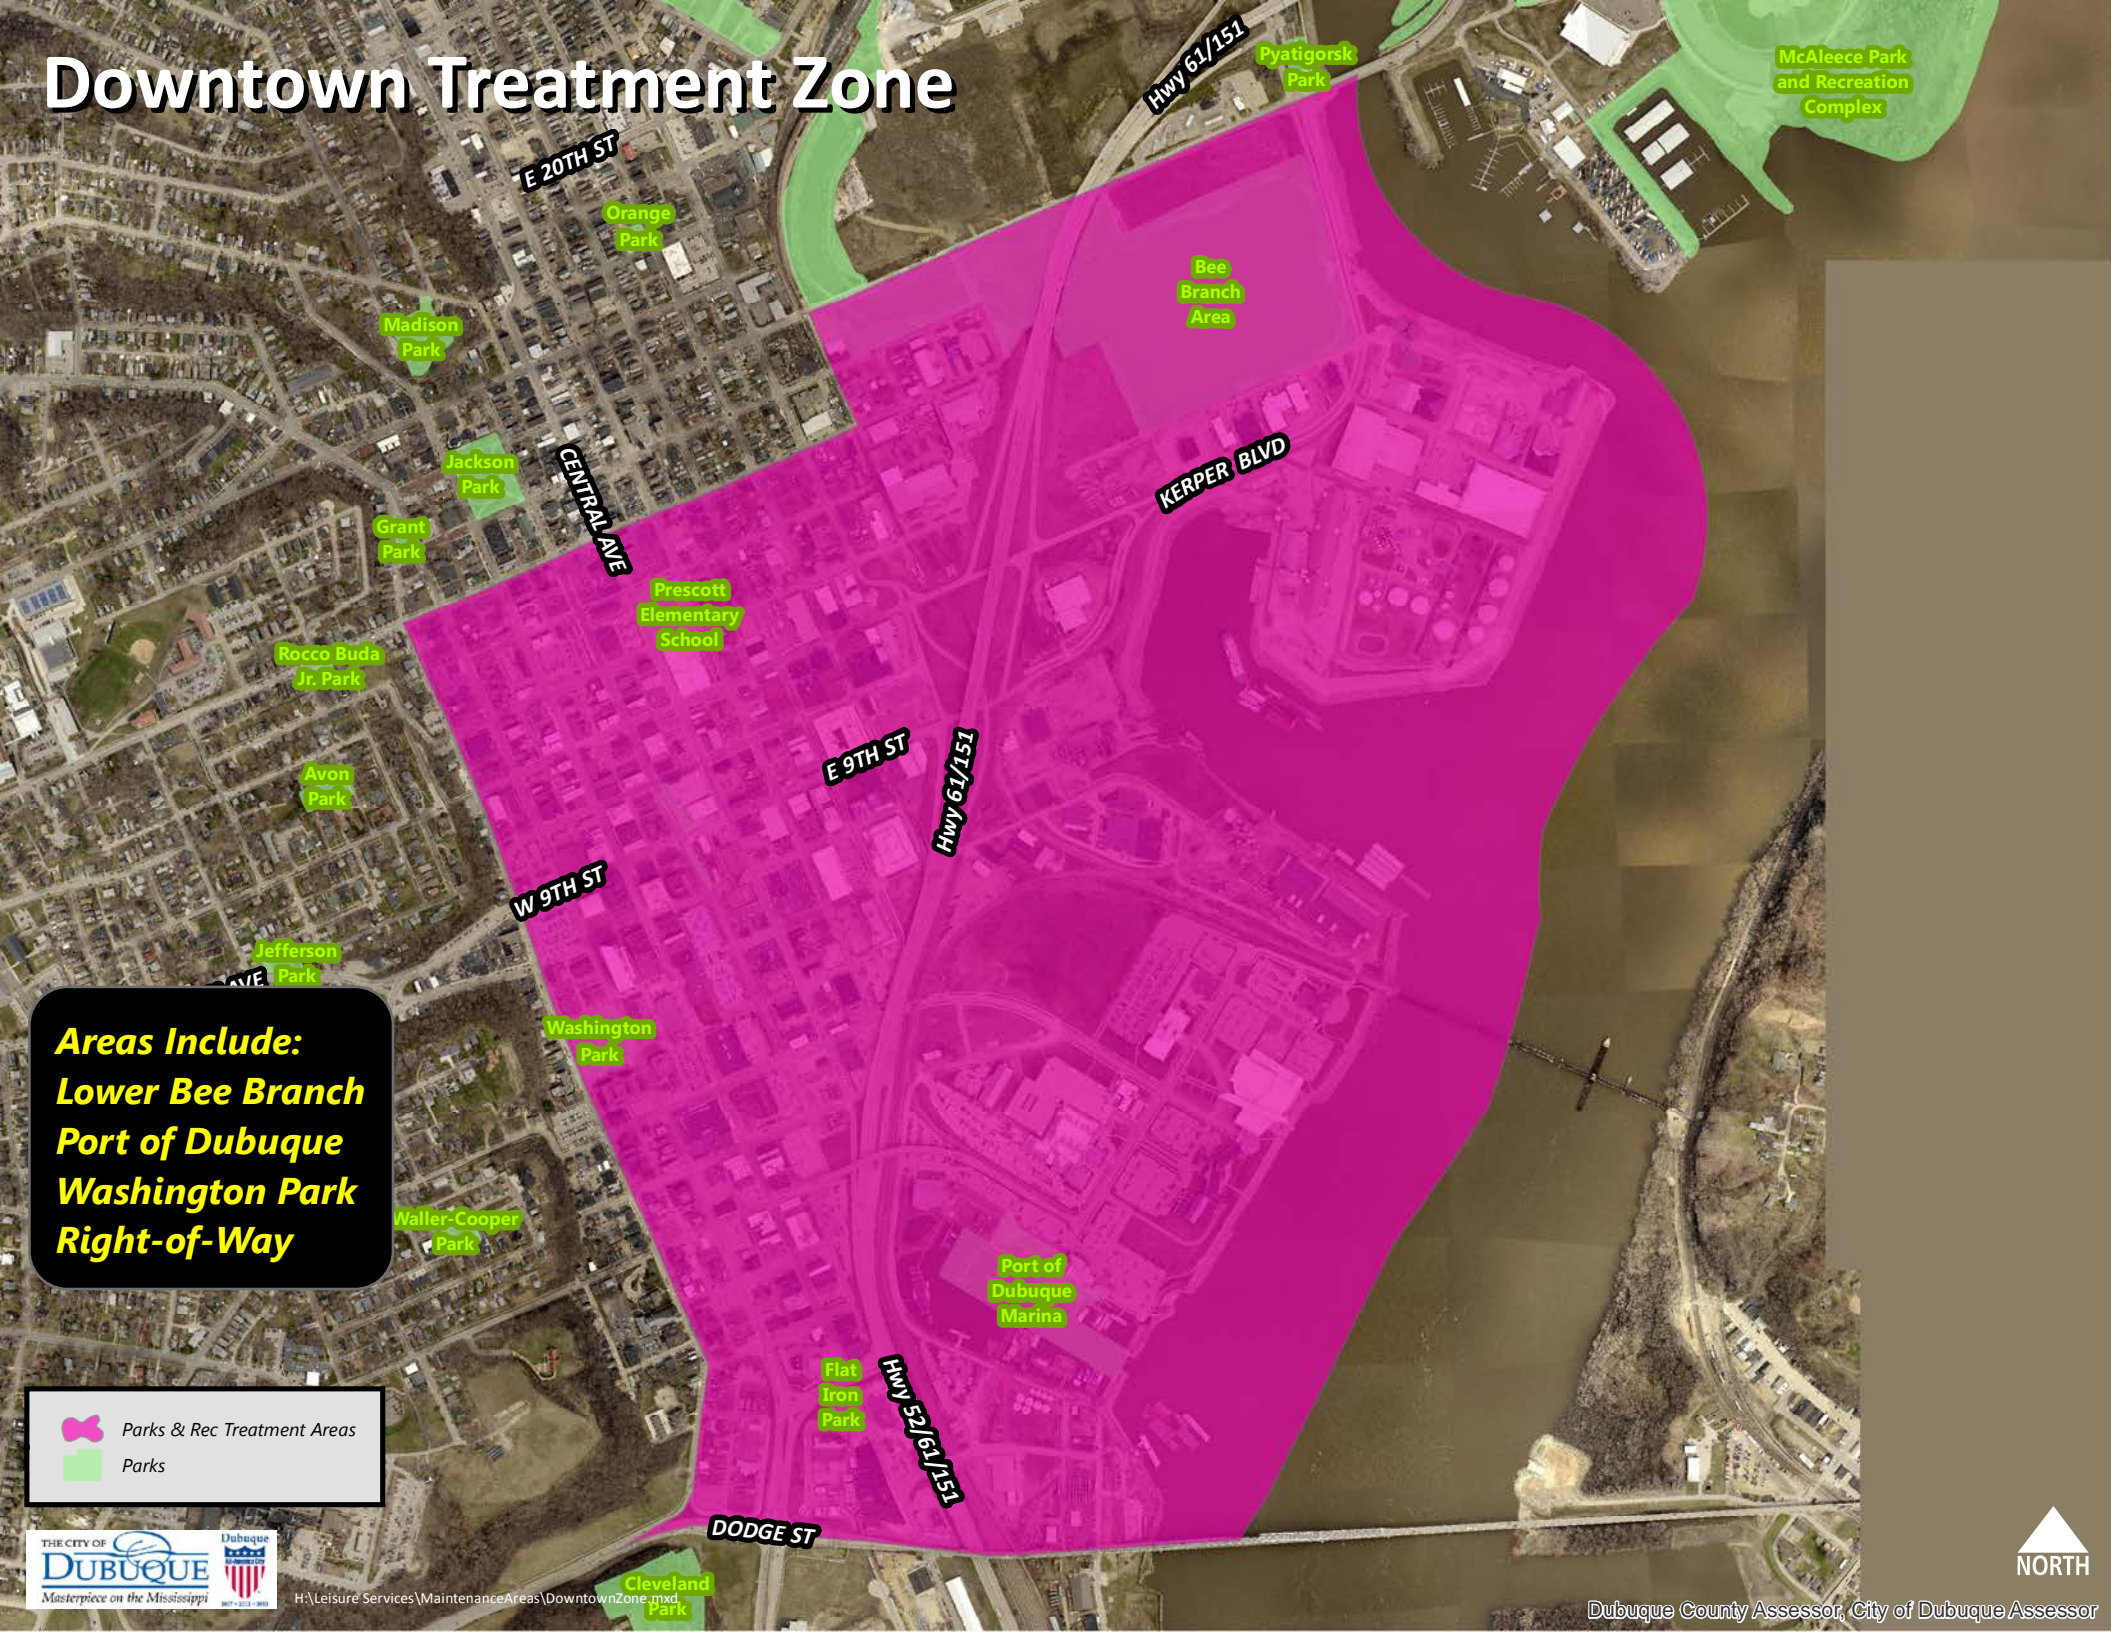

Downtown Treatment Zone

Areas Include:
Lower Bee Branch
Port of Dubuque
Washington Park
Right-of-Way

 Parks & Rec Treatment Areas
 Parks

H:\Leisure Services\MaintenanceAreas\DowntownZone.mxd