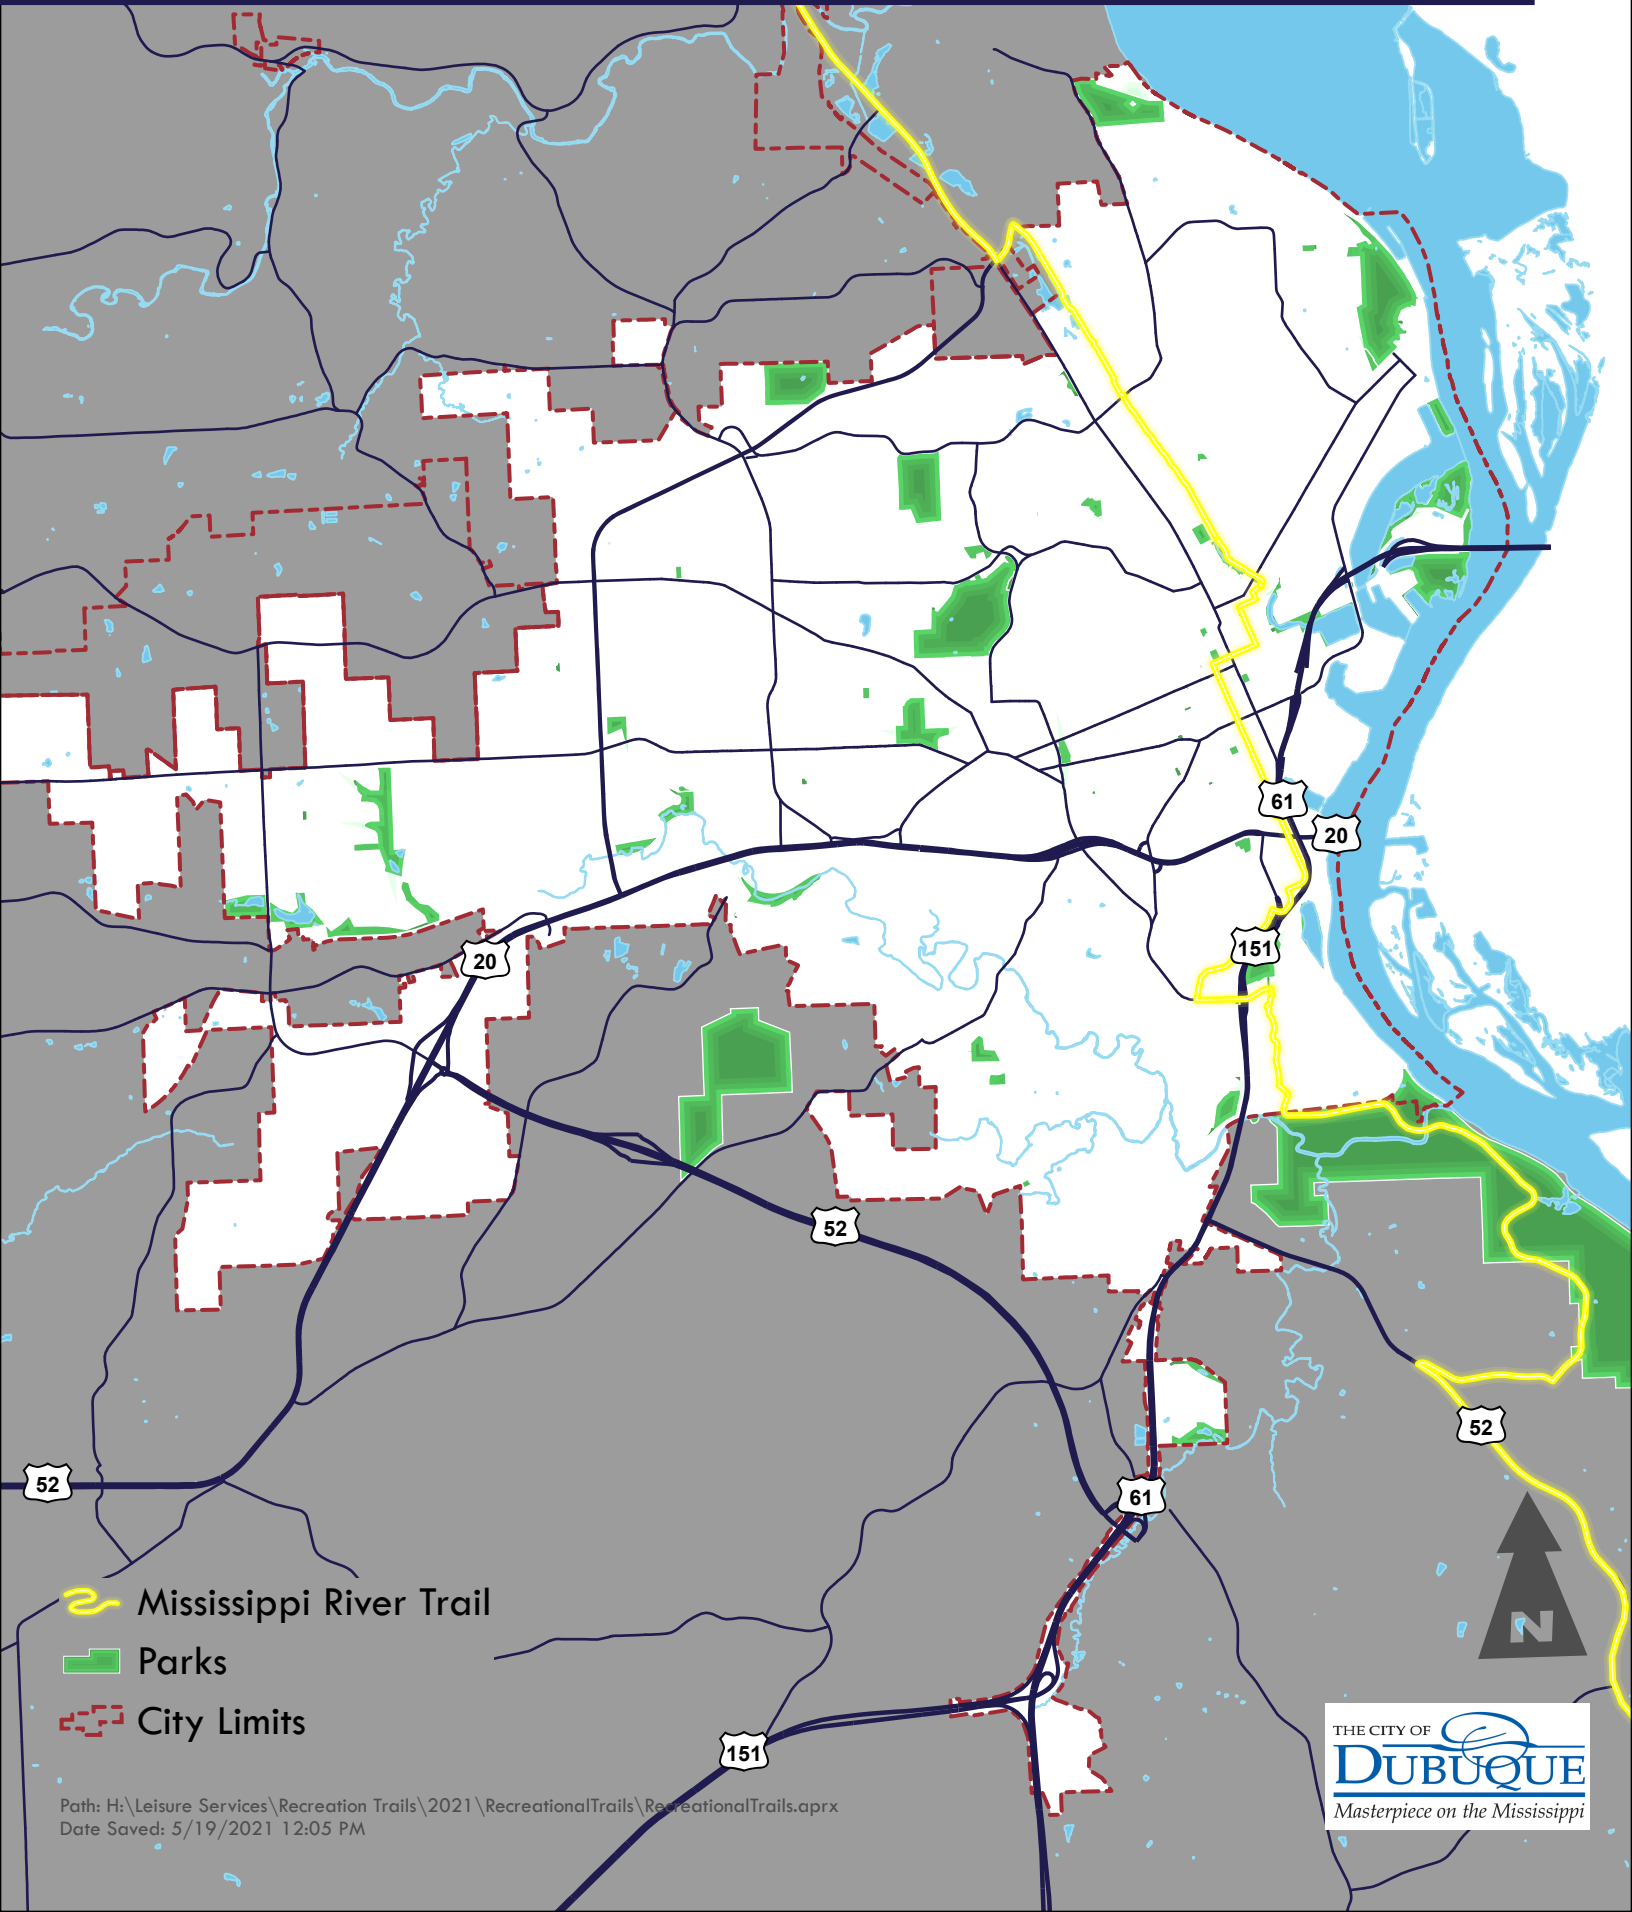

MISSISSIPPI RIVER TRAIL - DUBUQUE

-  Mississippi River Trail
-  Parks
-  City Limits