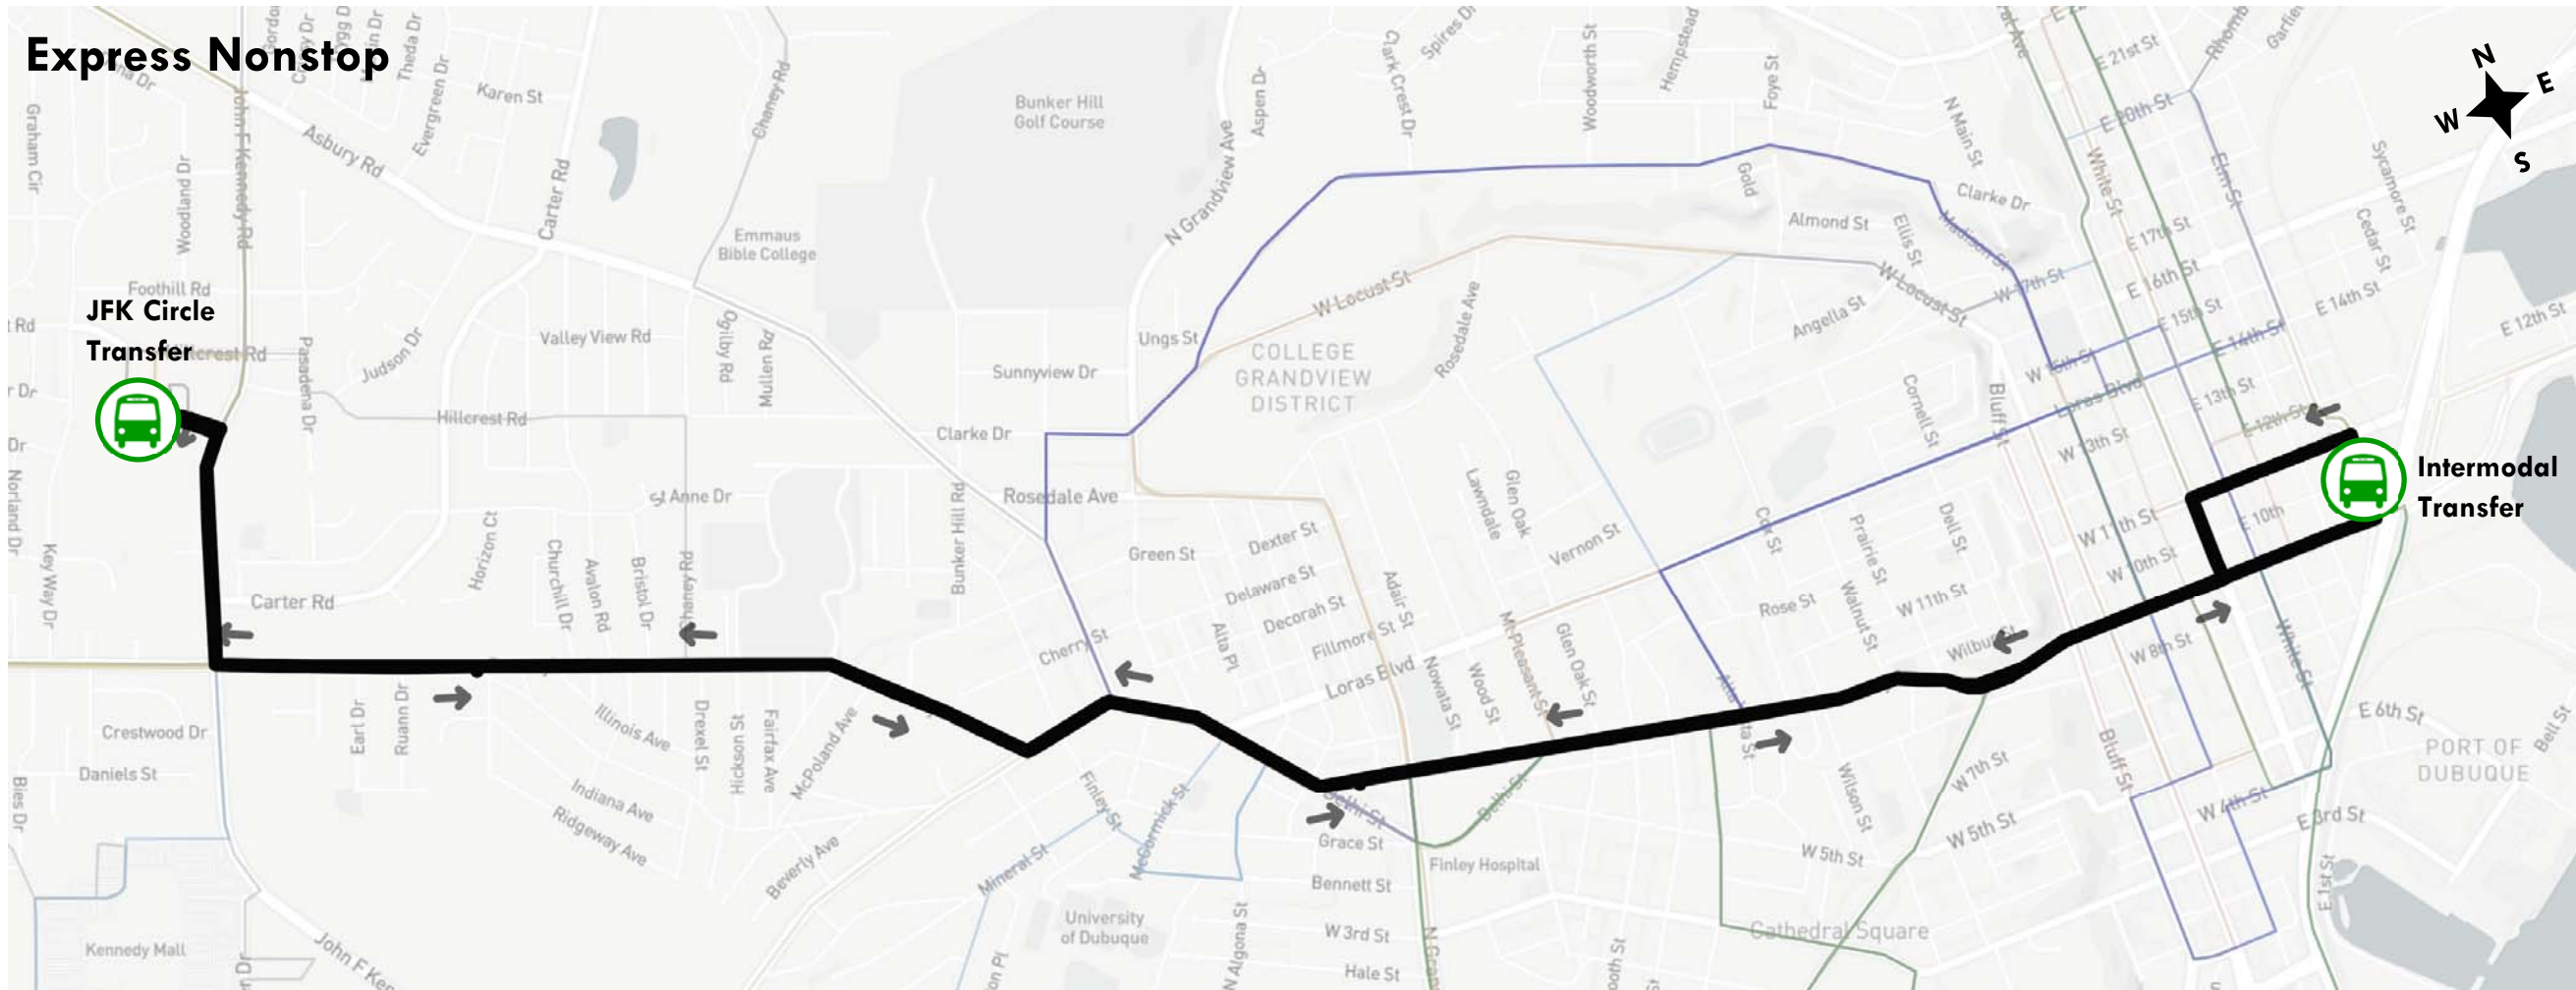

Express Nonstop

Monday—Saturday Schedule

Express	
Intermodal Transfer	JFK Transfer
6:15 AM	6:30 AM
6:45 AM	7:00 AM
7:15 AM	7:30 AM
7:45 AM	8:00 AM
8:15 AM	8:30 AM
8:45 AM	9:00 AM
9:15 AM	9:30 AM
9:45 AM	10:00 AM
10:15 AM	10:30 AM
10:45 AM	11:00 AM
11:15 AM	11:30 AM
11:45 AM	12:00 PM
12:15 PM	12:30 PM
12:45 PM	1:00 PM
1:15 PM	1:30 PM
1:45 PM	2:00 PM
2:15 PM	2:30 PM
2:45 PM	3:00 PM
3:15 PM	3:30 PM
3:45 PM	4:00 PM
4:15 PM	4:30 PM
4:45 PM	5:00 PM
5:15 PM	5:30 PM
5:45 PM	6:00 PM
6:15 PM	6:30 PM
6:45 PM	7:00 PM
7:15 PM	7:30 PM
7:45 PM	8:00 PM
8:15 PM	8:30 PM
8:45 PM	-----
Weekdays Only	