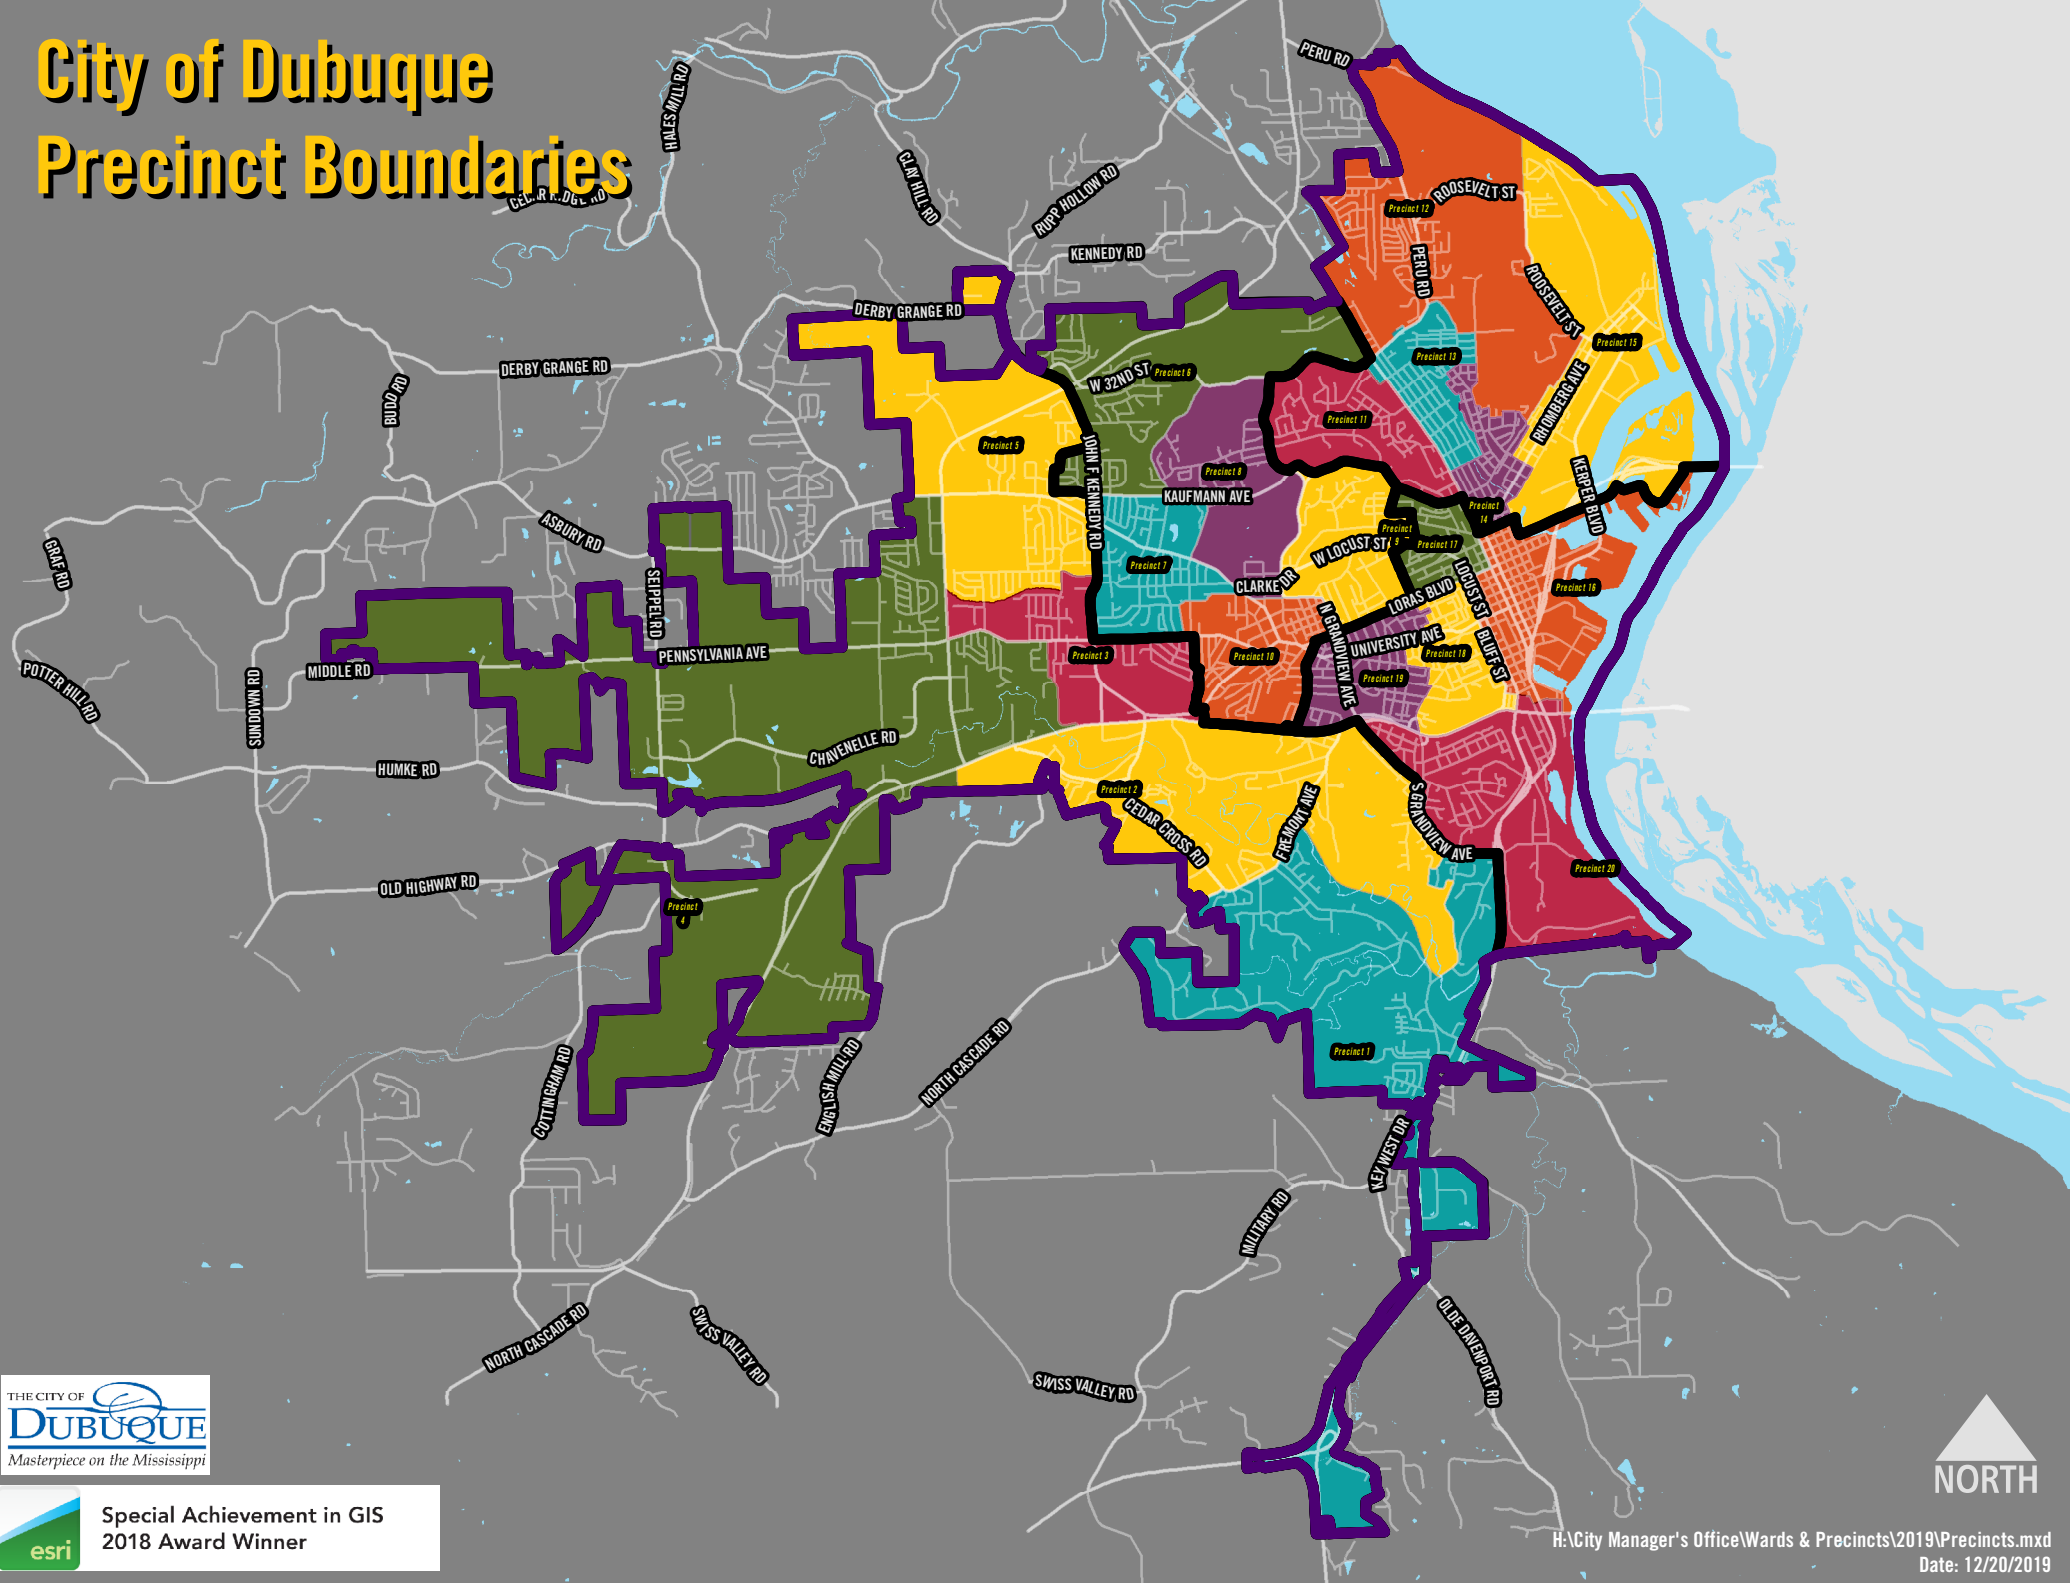

City of Dubuque Precinct Boundaries

esri Special Achievement in GIS
2018 Award Winner