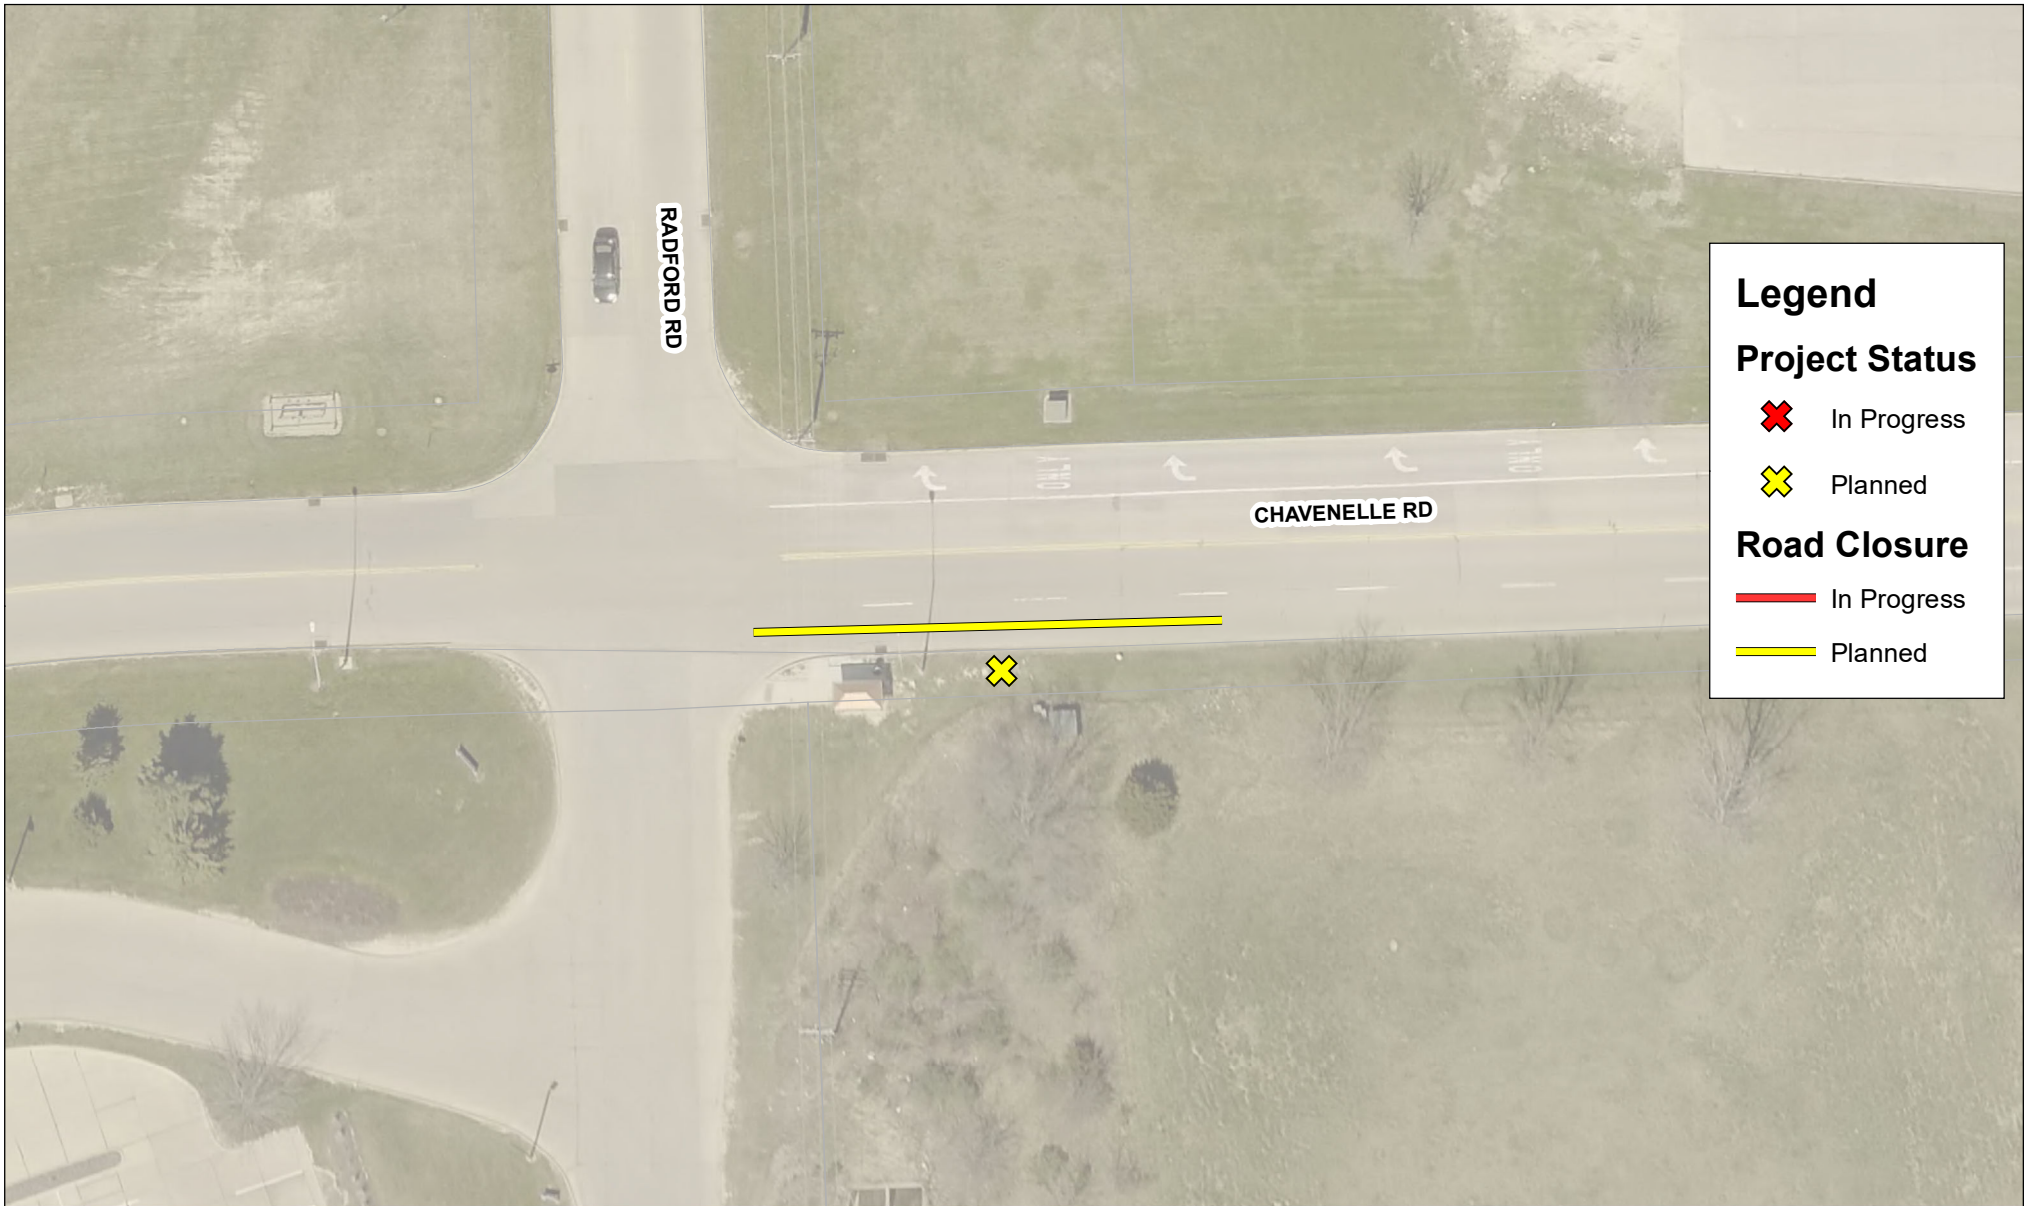

Chavenelle Rd Lane Closure

Wednesday Nov. 6 at 7:00 AM to Wednesday Nov. 6 at 5:00 PM

Legend

Project Status

- ✘ In Progress
- ✘ Planned

Road Closure

- In Progress
- Planned

1 inch = 46 feet

Map Prepared by:
City of Dubuque
Water Department
1902 Hawthorne St
563-589-4291