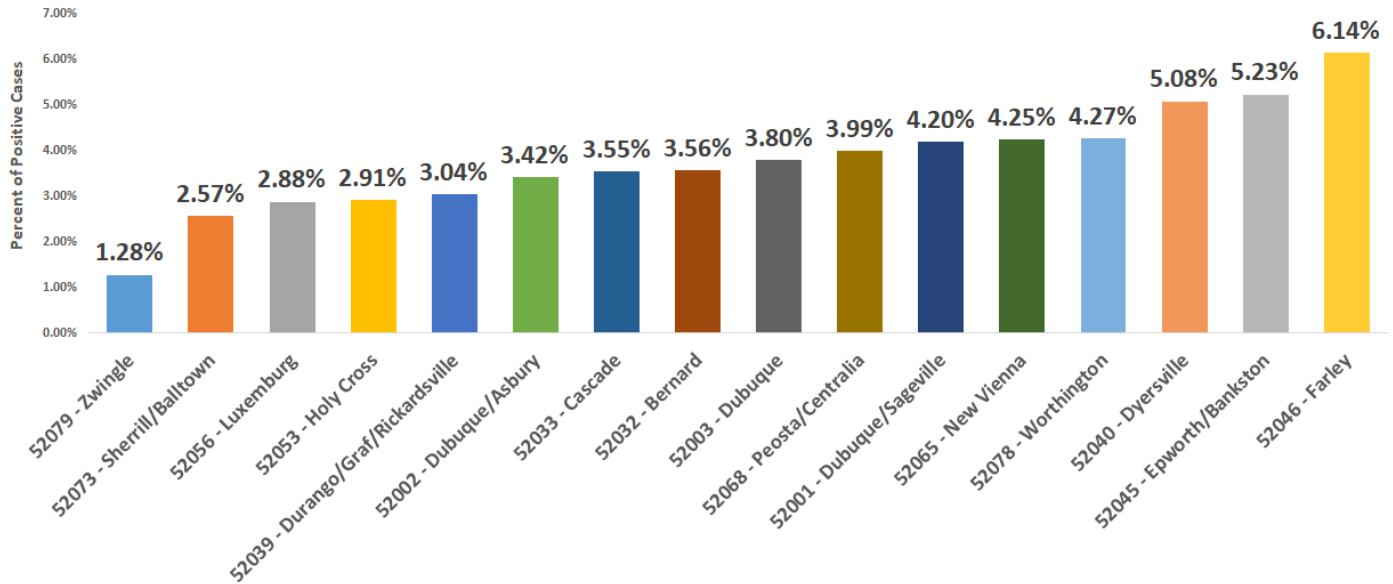

Oct. 12, 2020 Dubuque County Zip Code Data Update

Percent of Positive Cases per Zip Code Based on Population Size October 12, 2020

Total Cases to Date Per Dubuque County Zip Code as of October 12, 2020