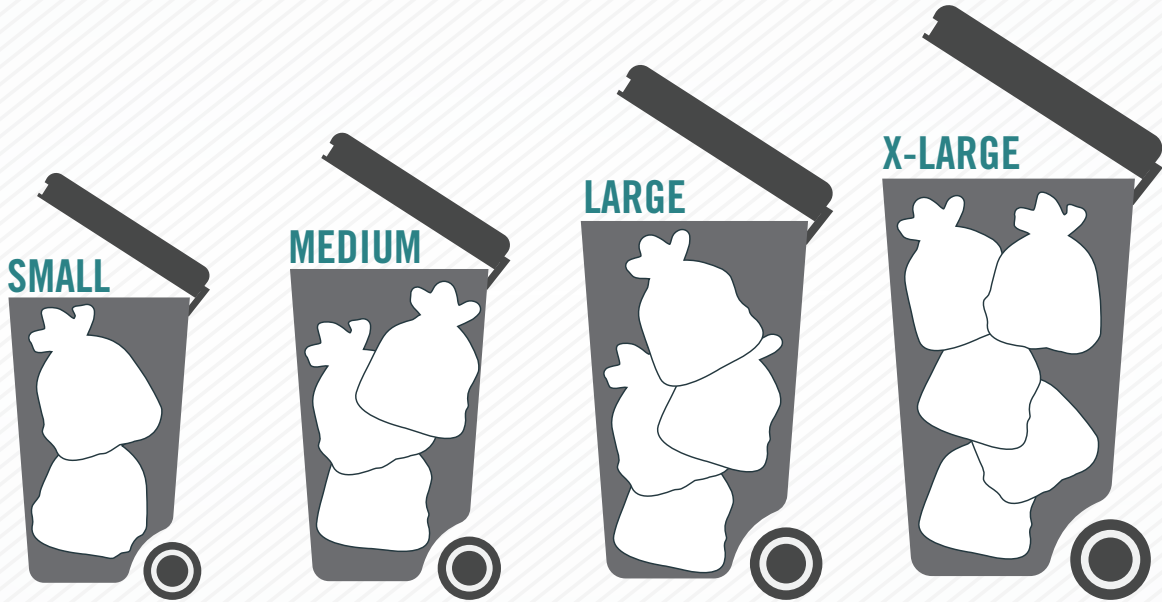

RIGHTSIZE YOUR CART

Choose your cart size based on your normal weekly trash generation.

35
gal.

Fits 2 tall kitchen
trash bags

48
gal.

Fits 3 tall kitchen
trash bags

64
gal.

Fits 4 tall kitchen
trash bags

96
gal.

Fits 5 tall kitchen
trash bags