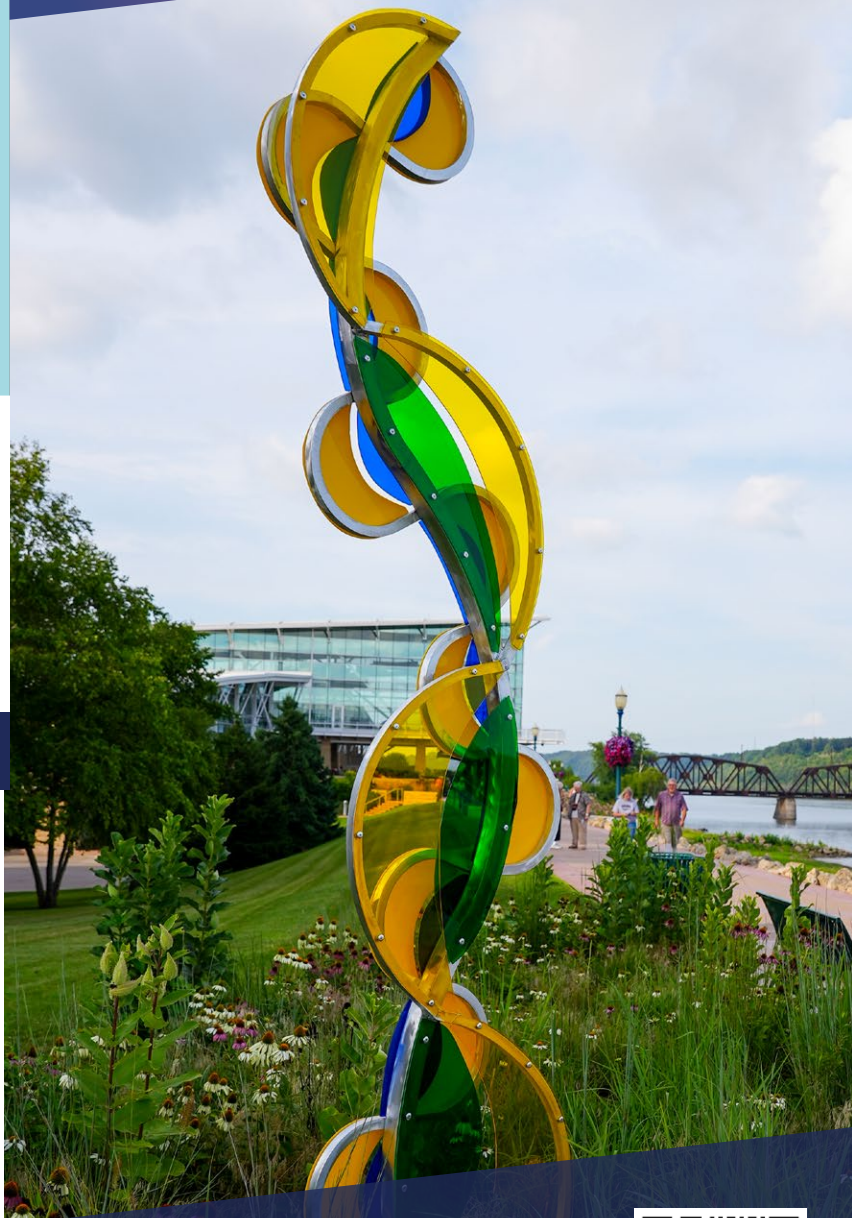

ArtsCultureDBQ

ArtsandCultureDBQ

cityofdubuque.org/artontheriver