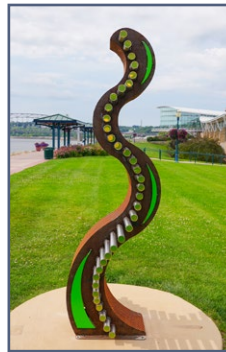

The interior has a cobalt-blue sliver of light separating the two basic elements. This creates tension between the elements and reveals an inner life that crackles with energy.

Diverted Pump explores society's relationship to innovation through an investigation into a relationship with factories, manufacturing, and the machines and people who create those goods and services. These ideas tie directly into Dubuque's diverse history of manufacturing.

The parent and child sculpture embody the spirit of innovation as they hold the symbol of the sun, representing new ideas and a bright future. As they walk towards the "bright future," they are illuminated by the light of the sun, which represents knowledge and enlightenment. The sculpture is a powerful symbol of the human quest for progress and innovation, driven by a desire to illuminate the world with new ideas and discoveries.

The form is generated from starlight, the materials from stardust, and the shiny stainless steel creates scintillating reflections from our nearest star, the sun. *FROM_ORION* is a bright sculpture generated from star data, mathematically transformed into a sculpture about a tiny place in a vast universe. A shape that is an accurate three dimensional map of the constellation Orion...pointing directly towards earth.

The finished surface of this stainless steel sculpture reflects the natural light as if illuminated from within, acting as a symbolic beacon, a marker on the road to a sustainable and resilient future. Through its geomorphic pod-like features, it comes to represent the dazzling light of a dynamic community.