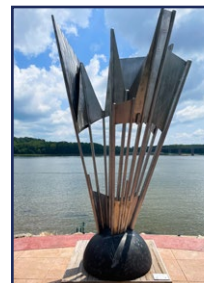

FROM_ORION