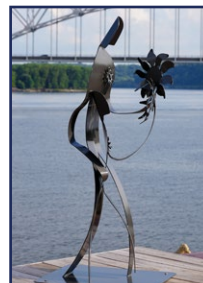

Toward Our Future