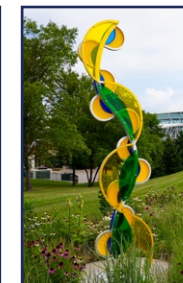

Oxbow Reimagined