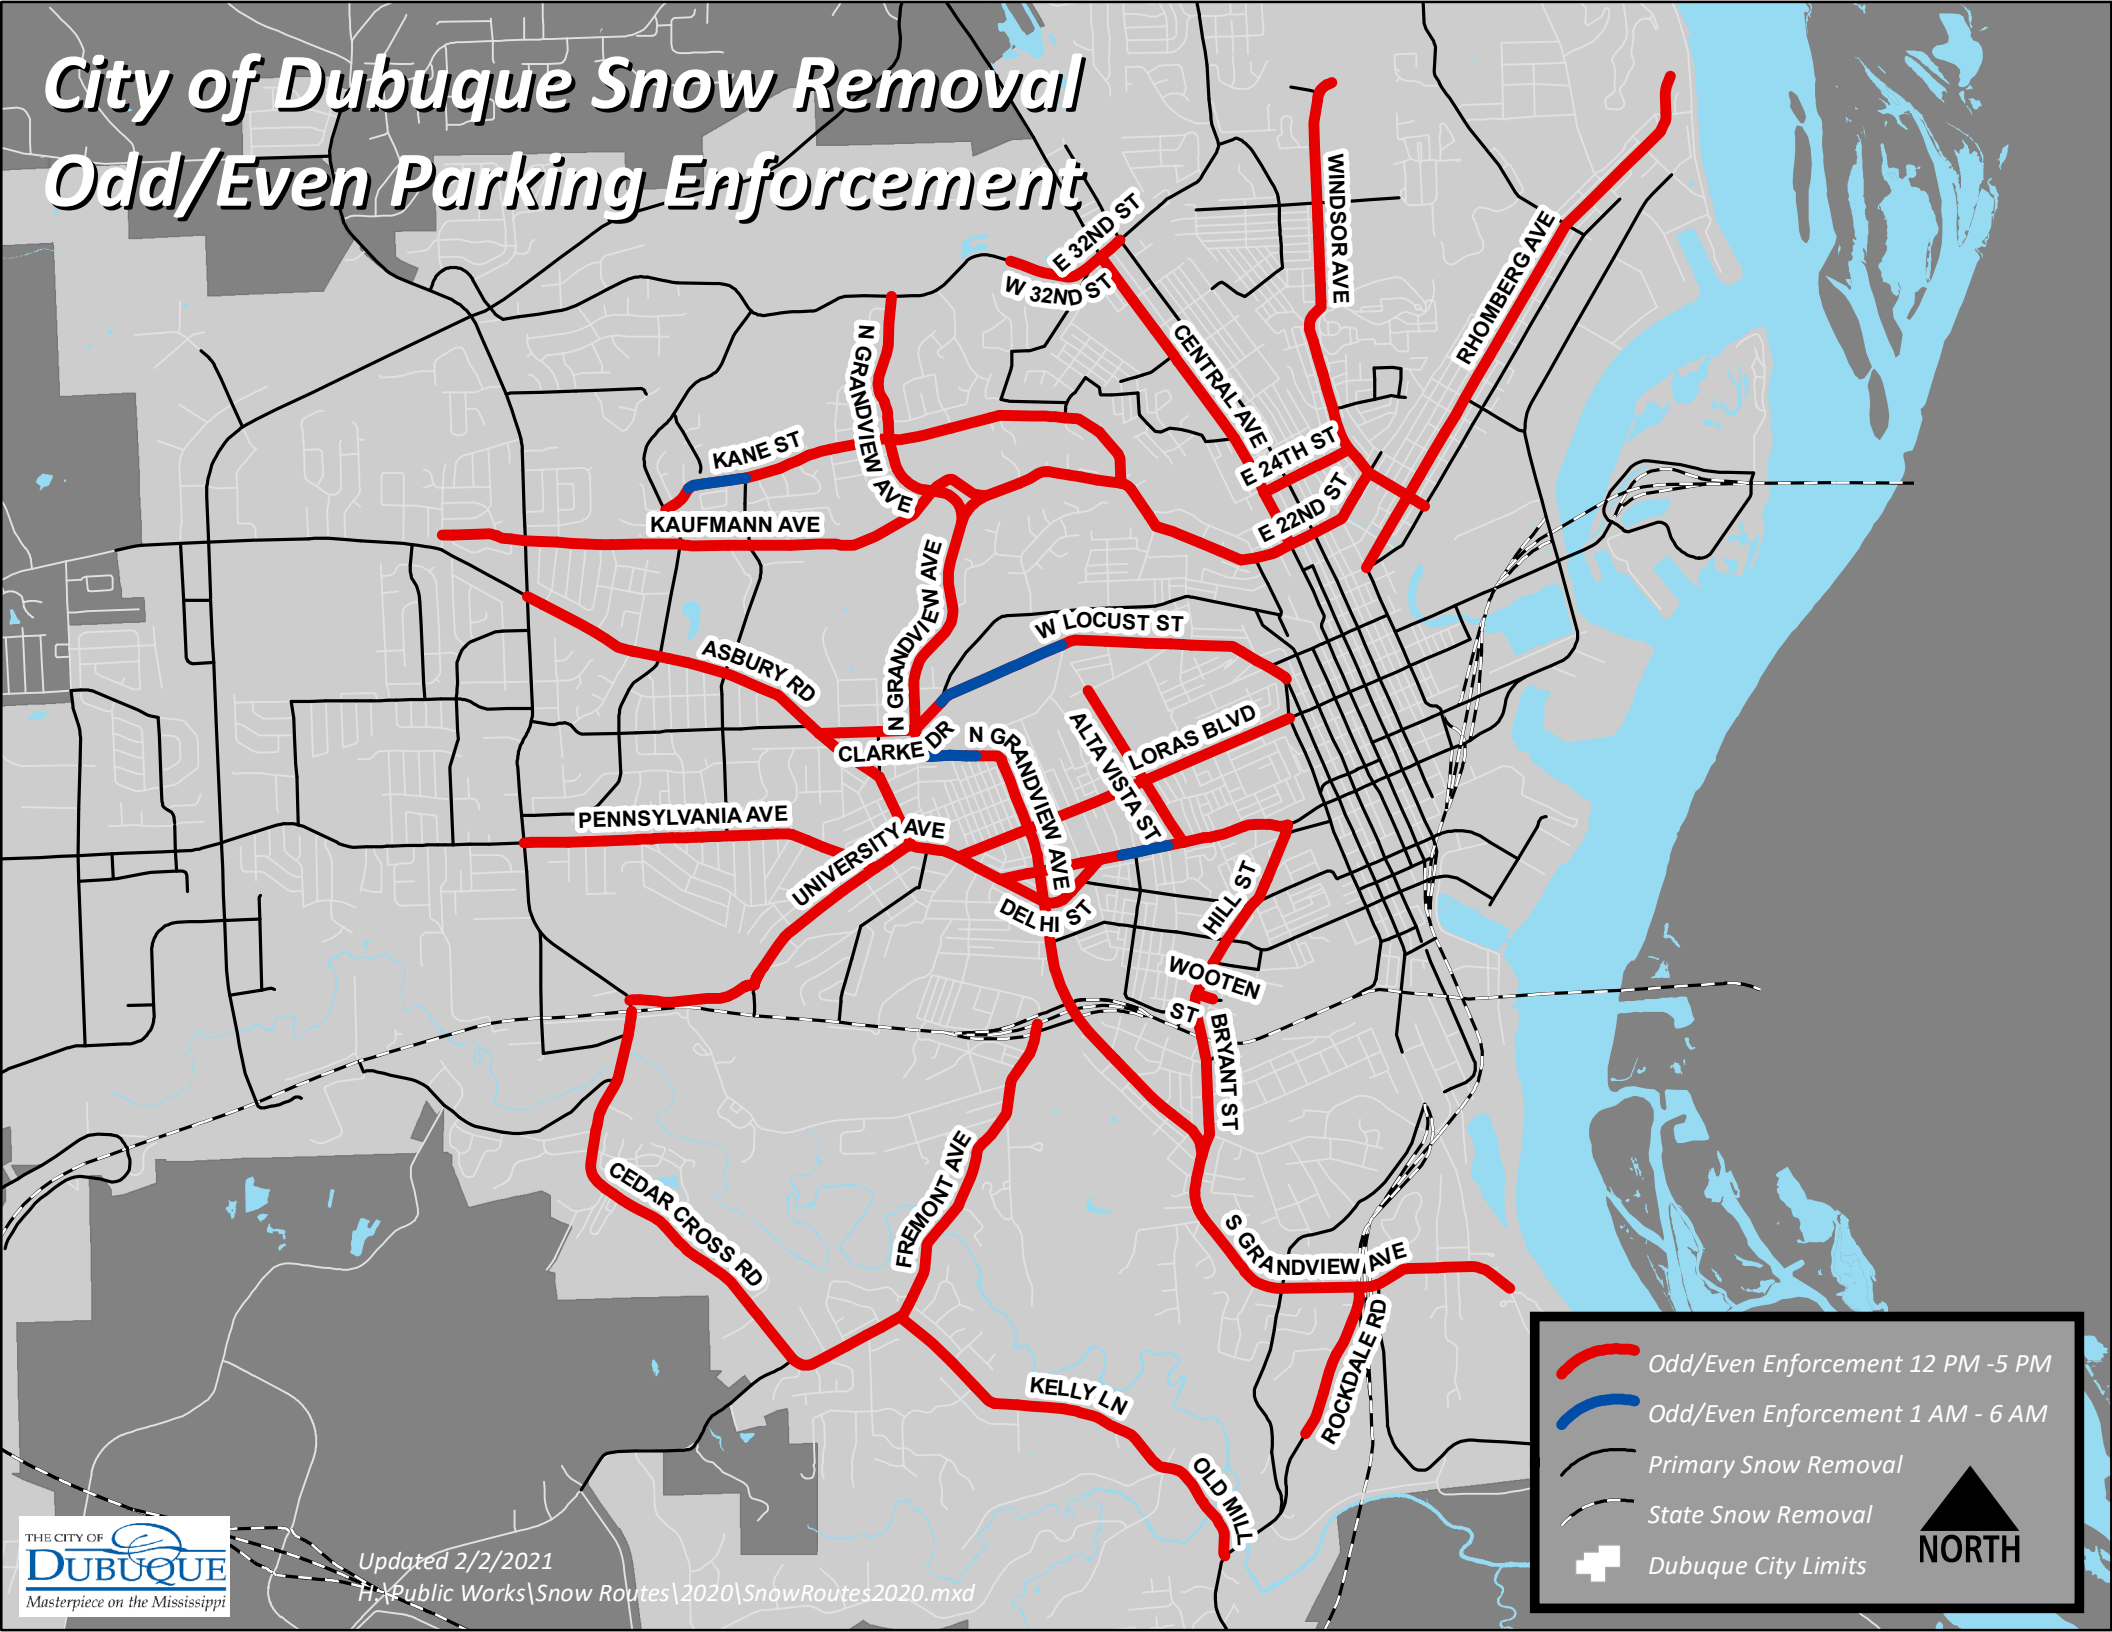

# City of Dubuque Snow Removal Odd/Even Parking Enforcement

	Odd/Even Enforcement 12 PM - 5 PM
	Odd/Even Enforcement 1 AM - 6 AM
	Primary Snow Removal
	State Snow Removal
	Dubuque City Limits
	NORTH