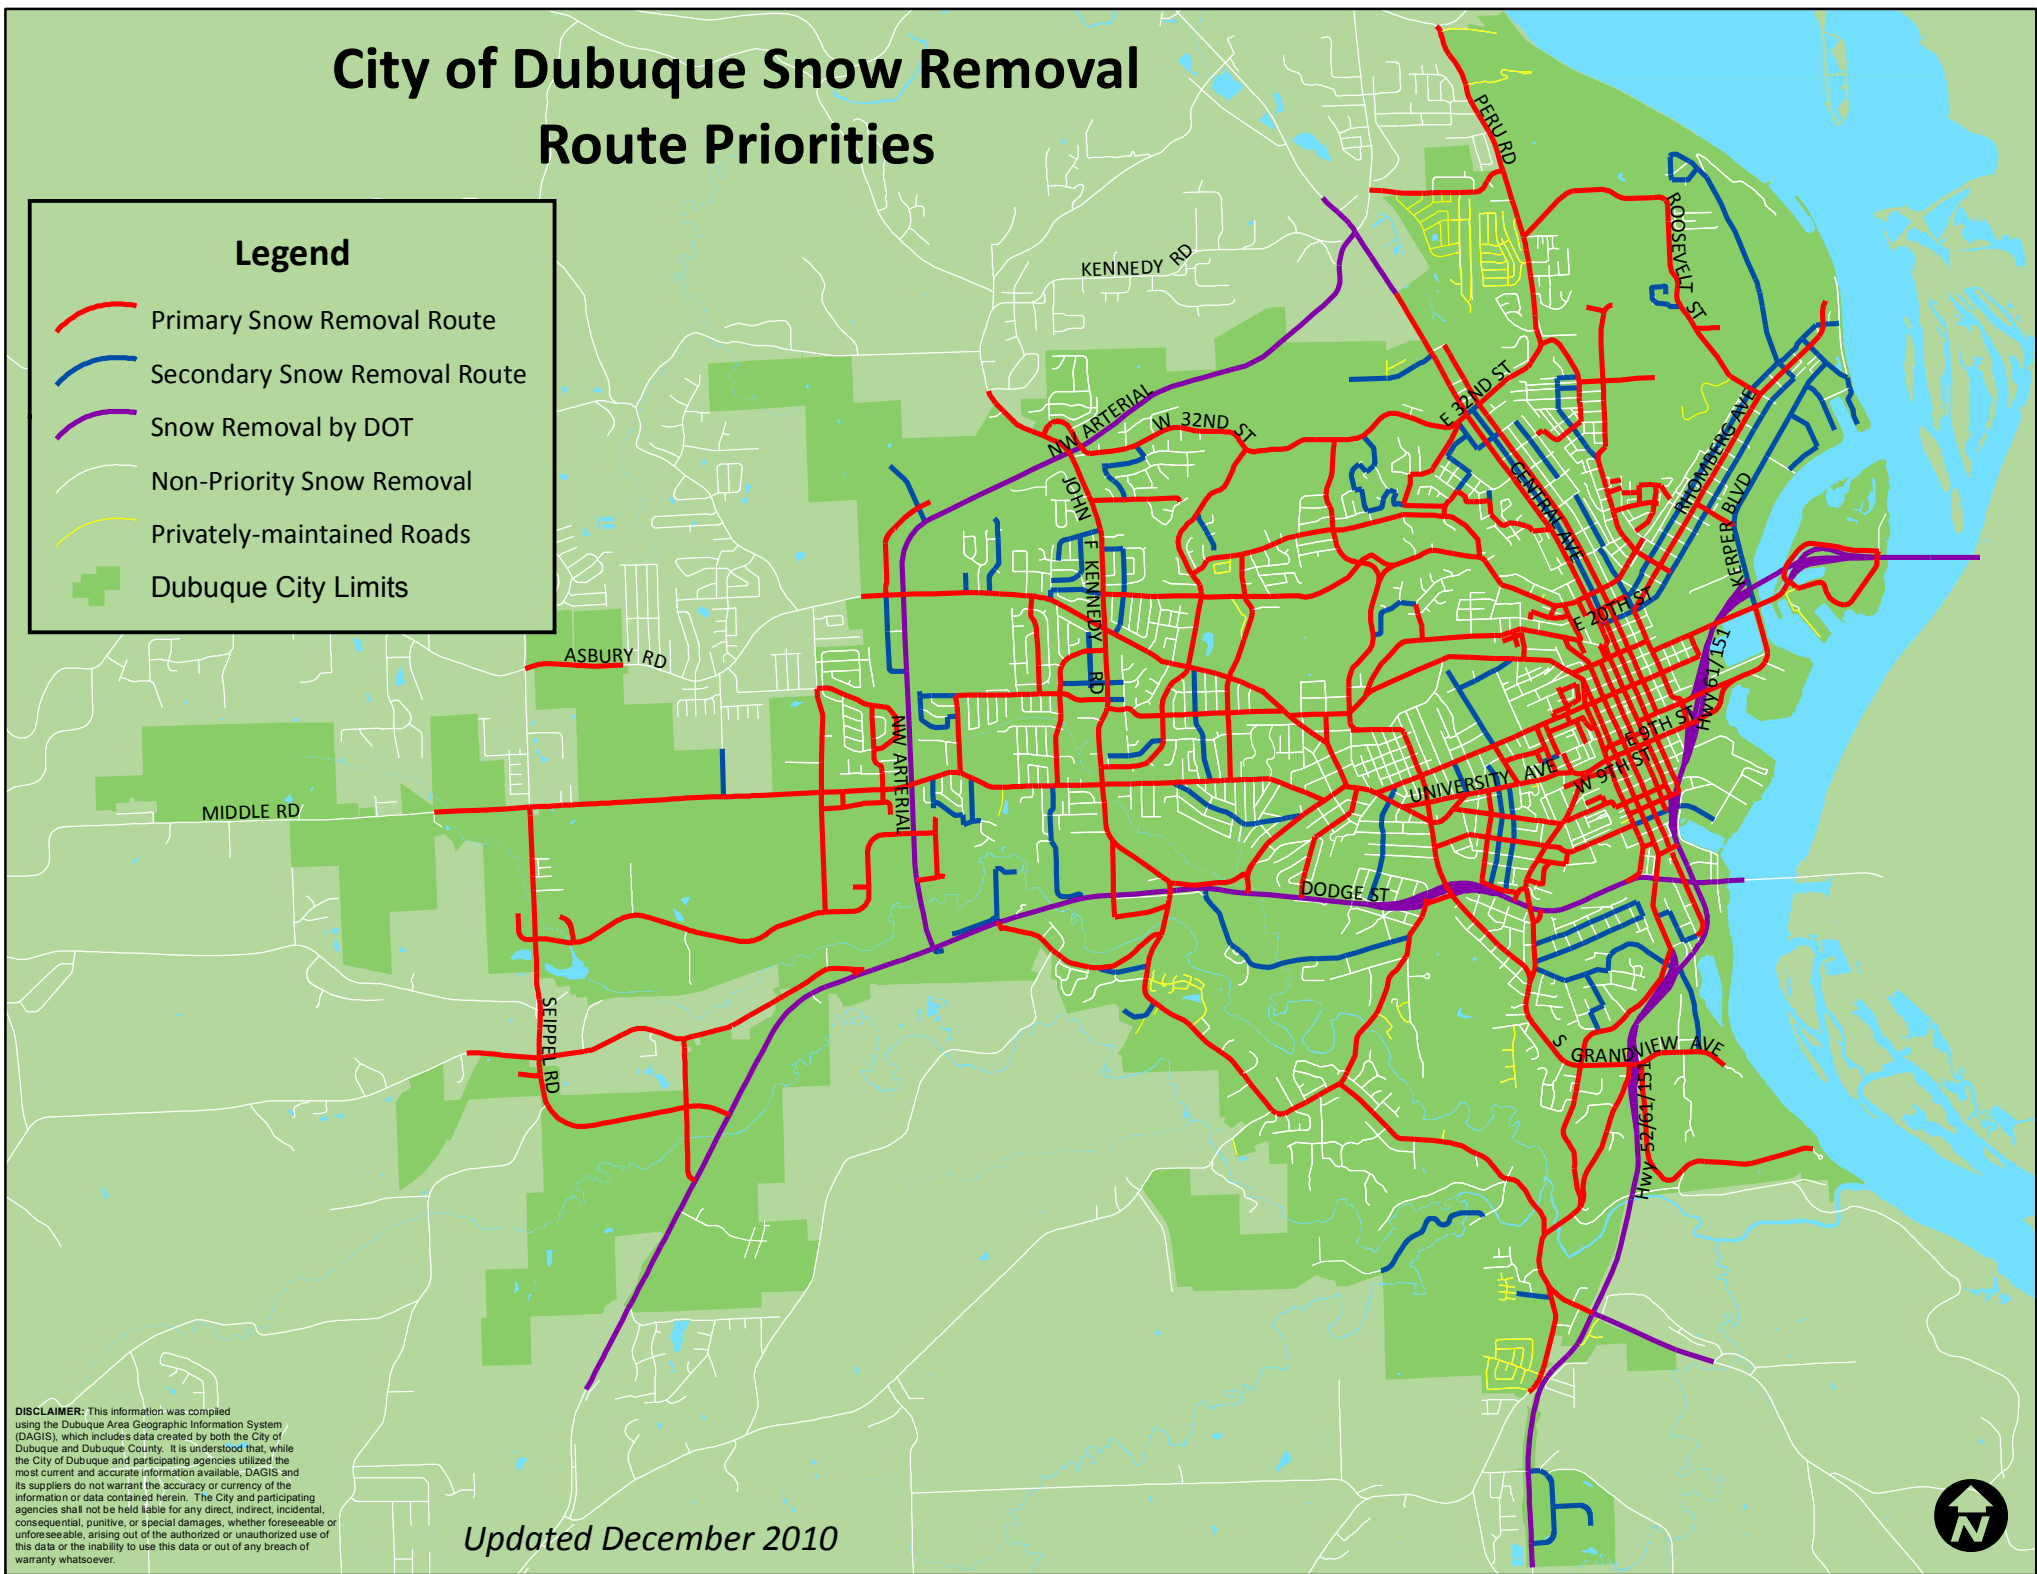

City of Dubuque Snow Removal Route Priorities

Legend

- Primary Snow Removal Route
- Secondary Snow Removal Route
- Snow Removal by DOT
- Non-Priority Snow Removal
- Privately-maintained Roads
- Dubuque City Limits

Updated December 2010